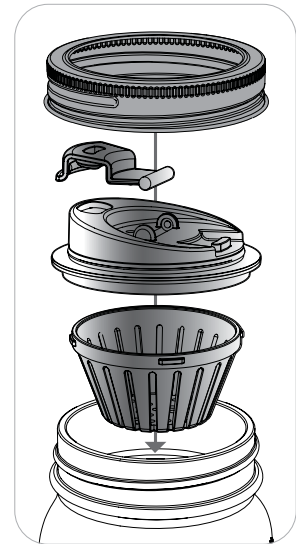

JARWARE™ BEVWARE ACCESSORIES

RAISING THE JAR

STAINLESS STEEL

REGULAR MOUTH 2-IN-1 DRINK LID

82658

Stainless Steel
Box, 12 per case
0-30734-82658-4

- Fits **regular mouth** jars

ALL TOGETHER NOW!