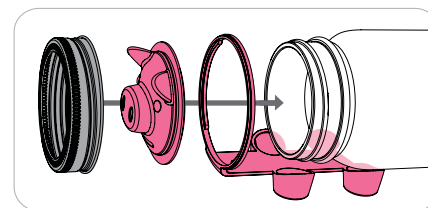

BLUE PIGGY BANK

82637
Box, 12 per case
0-30734-82637-9

- Fits **regular mouth** jars