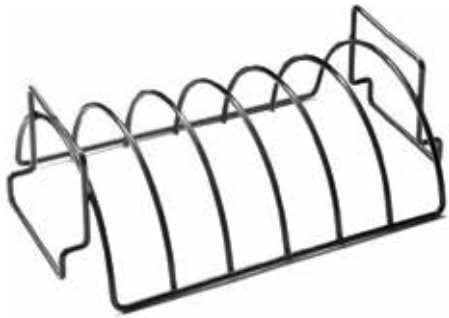

QD86

20.5", Non-Stick
Product Wrap, 6 per case
8-76824-00601-2

- Rosewood handle
- Grills 12 uniform meatballs to perfection

A SURE FIRE WAY TO ADD ZEST TO YOUR COOKOUT!

OUTSET® GRILLWARE

BLACK NON-STICK

NON-STICK CIRCULAR KABOB SKEWERS

76175

Set of 4, 16"L, 8" Diameter, Non-Stick
Box, 12 per case
8-76824-76175-1

- Flat design to prevent food from spinning on skewer

NON-STICK SKEWERS

QD90

Set of 6, 13.25", Non-Stick
Card, 12 per case
8-76824-00847-4

- Flat design to prevent food from spinning on skewer

OUTSET® GRILLWARE

BLACK NON-STICK

NON-STICK REVERSIBLE ROAST AND RIB RACK

QD50

14.25", Non-Stick
Product Wrap, 6 per case
8-76824-00603-6

- Holds 6 slabs of ribs upright
- Flip rack to hold turkey, chicken & roasts