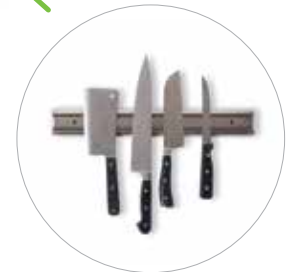

- Knives not included

PORCELAIN GREASE
CONTAINER

6238
Box, 1 per case
0-30734-06238-8

DOUBLE
SPOON REST

1110
Stainless Steel
Hang Tag, 6 per case
0-30734-01110-2

SPOON HOLDER

5612
7" / Stainless Steel
Box, 12 per case
0-30734-05612-7