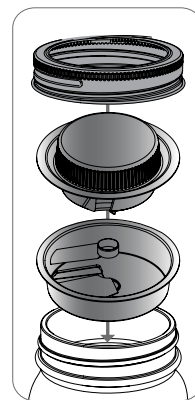

JARWARE™ NEW BEVWARE ACCESSORIES

RAISING THE JAR

STAINLESS STEEL

NEW

3-IN-1 MASON JAR SPIRALIZER

82666

Stainless Steel
Box, 12 per case
0-30734-82666-9

- Fits **wide mouth** jars
- 3 spiralizer cutters included
- Create spiral ribbons of your favourite veggies straight into a mason jar for salad on the go
- Nests easily for storage
- Sealing lid locks in freshness