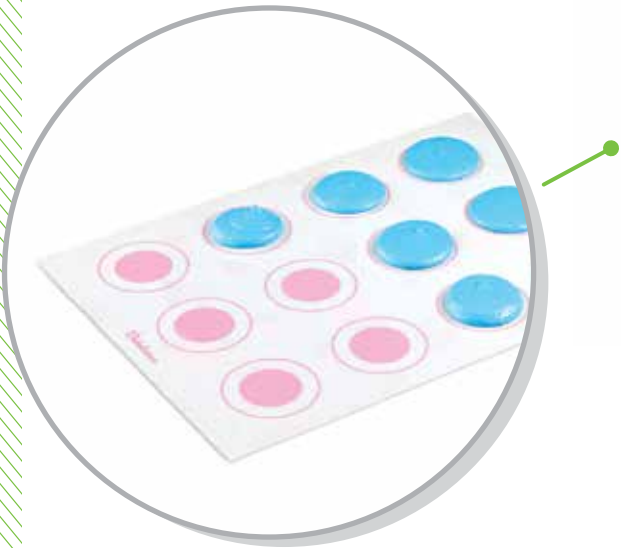

Side 1

CUPCAKE/COOKIE 2-SIDED SILICONE BAKE MAT

73915

16.5" x 12", silicone
Box, 12 per case
0-30734-73915-0

- Microwave, oven, freezer and top rack dishwasher safe
- FDA and LFGB certified and BPA free

BAKING MIX 2-SIDED SILICONE BAKE MAT

73916

16.5" x 12", silicone
Box, 12 per case
0-30734-73916-7

- Microwave, oven, freezer and top rack dishwasher safe
- FDA and LFGB certified and BPA free