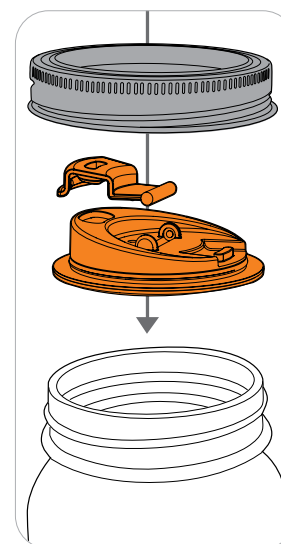

ALL TOGETHER NOW!

BEST SELLER

REGULAR MOUTH DRINK LID

82615

Box, 12 per case
0-30734-82615-7

- Fits **regular mouth** jars

ALL TOGETHER NOW!

WIDE MOUTH DRINK LID