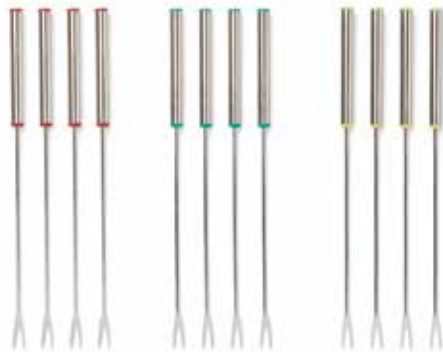

FONDUE FORKS

11656
Set of 12
Box, 12 per case
0-30734-11656-2

11655
Set of 12
12 per case
0-30734-11655-5

NO RETAIL PACKAGING

#11655 includes storage bag

- 9.5" long
- Stainless steel
- Colour coded, so no more mix up!
- Great for fruits, meat, cheese, and marshmallows
- Dishwasher safe