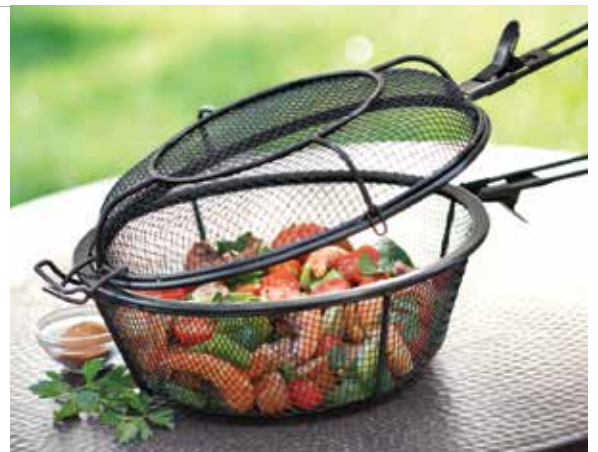

Skillet

Deep Basket

Grill Basket with Lid

- Design promotes infusion of smoky flavour
- Mesh design allows for searing while preventing small foods from slipping below the cooking grate
- Helper handle for easy carrying to and from the grill
- Patent #'s: 5740724 and 5970856

SMALL GRILL BASKET & SKILLET

76183

20.5" x 5.75" x 9", Non-Stick
Product Card, 1 per case
8-76824-76183-6

CHEF'S OUTDOOR
GRILL BASKET & SKILLET

QD77

11.75" Diameter, Non-Stick
Product Card, 2 per case
8-76824-00604-3