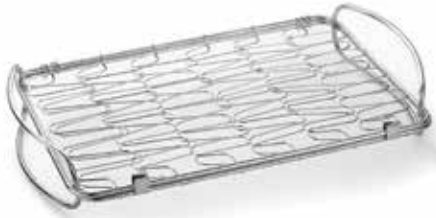

OUTSET® GRILLWARE

GRILLTOP ACCESSORIES

MINI FLEX GRILL BASKET

76358
14.5" x 8.5" x 2.5"
Product Wrap, 1 per case
8-76824-76358-8