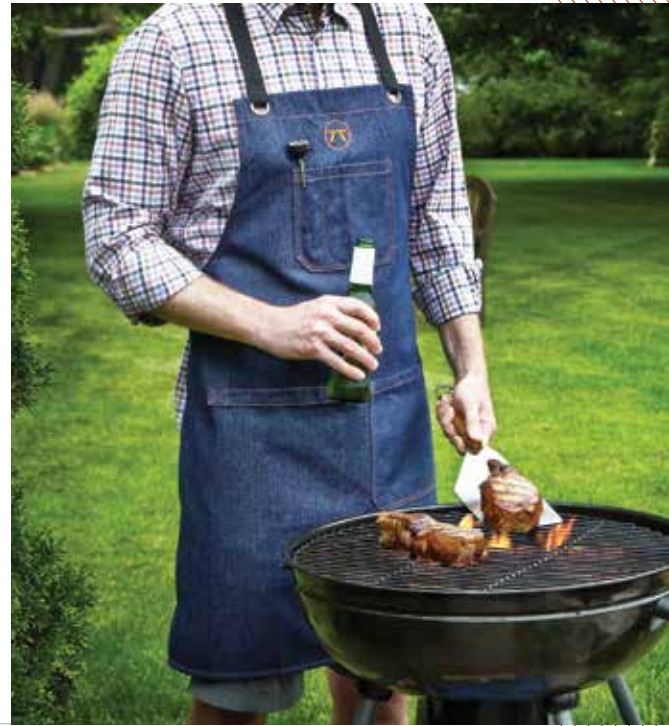

CANVAS GRILLER'S APRON

76472

Window Box, 6 per case
8-76824-76472-1

- Canvas with cotton straps
- Antique brass hardware
- Multi-pockets hold thermometers, tongs, towels, and more