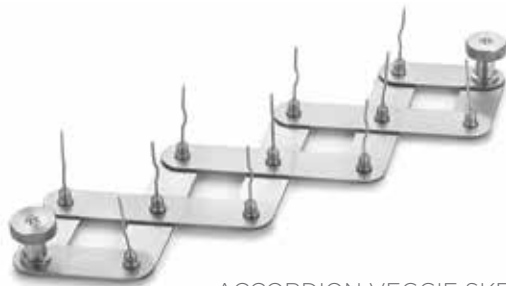

OUTSET® GRILLWARE

STAINLESS STEEL

Beautiful? That's assured. Stainless steel is also remarkably durable, able to withstand very hot and cold temperatures. What's more, it's resistant to rust, easy to clean and lightweight.

- Designed for superior strength and long-lasting quality
- Able to withstand varying temperature
- Surface is easy to maintain and will not corrode

Collapsed

ACCORDION VEGGIE SKEWER

76353

Collapsed 5" x 5.25"

Expanded 3.75" x 13.5"

Stainless Steel

Box, 6 per case

8-76824-76353-3