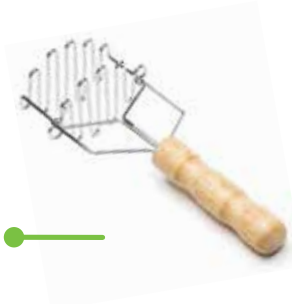

FOX RUN™ FRUITS & VEGETABLES

CHOPPERS, MASHERS, & MORE

POTATO MASHER

5533
Double Spring Action
Card, 3 per case
0-30734-05533-5