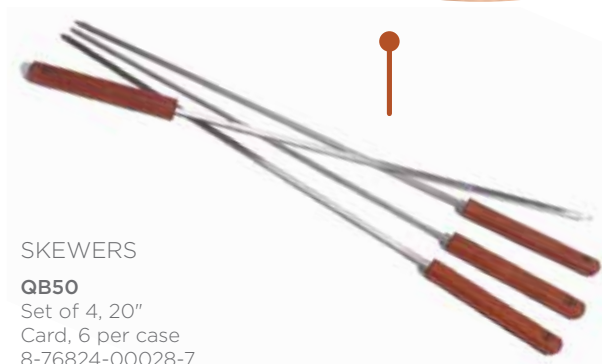

SKEWERS

QB50

Set of 4, 20"

Card, 6 per case

8-76824-00028-7