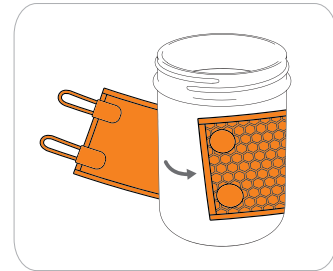

• Fits **regular mouth** jars

HONEYCOMB SILICONE SLEEVES - SET OF 2

82663
Blue / Orange
Box, 12 per case
0-30734-82663-8

• Fits **regular and wide mouth** jars

FACETED SILICONE SLEEVES - SET OF 2

82664
White / Black
Box, 12 per case
0-30734-82664-5