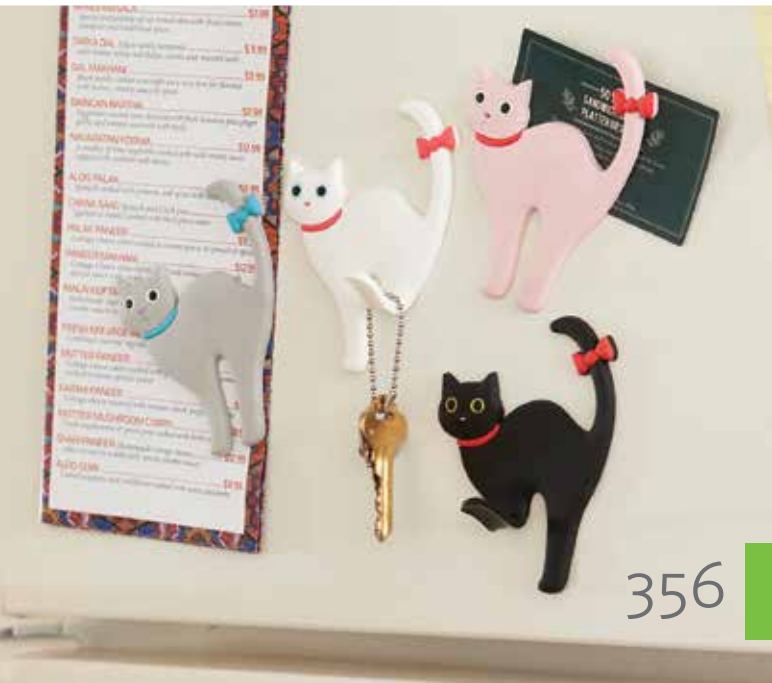

356

350

362

COFFEE & TEA ACCESSORIES

CULINARY TOOLS FOR EVERY KITCHEN

REPLACEMENT PIECES

COFFEE & TEA ACCESSORIES

HANDY REPLACEMENT KNOBS