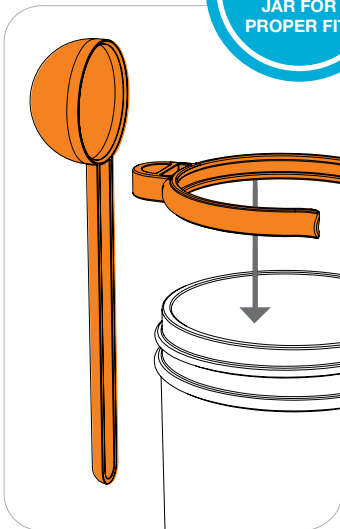

WE
RECOMMEND
USING A 16 OZ.
JAR FOR
PROPER FIT!

ALL TOGETHER NOW!

COFFEE SPOON CLIP

82634
Box, 12 per case
0-30734-82634-8

• Fits **wide mouth** jars

COFFEE SPOON
CLIP (BLACK)

82652
Box, 12 per case
0-30734-82652-2