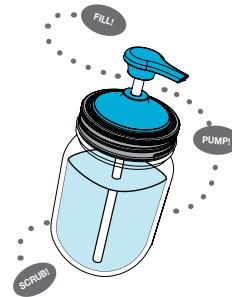

SOAP PUMP

82648
Box, 12 per case
0-30734-82648-5

- Fits **regular mouth** jars

ALL TOGETHER NOW!