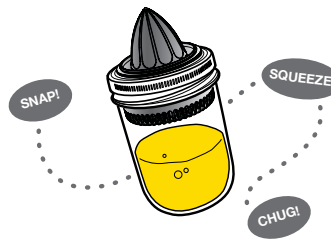

- Fits **regular and wide mouth** jars

INCLUDES
DRIP TRAY

STAINLESS STEEL

JUICER

82654

Stainless Steel
Box, 12 per case
0-30734-82654-6

- Fits **wide mouth** jars

ALL TOGETHER NOW!