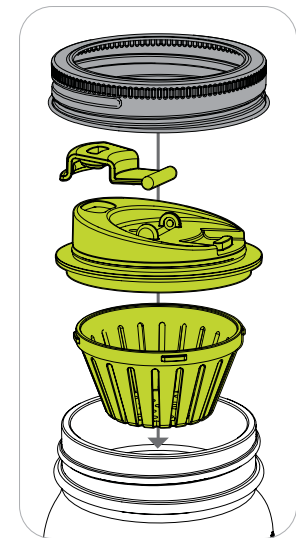

ALL TOGETHER NOW!