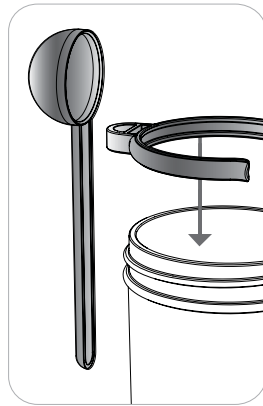

HONEY DIPPER

82623

Box, 12 per case
0-30734-82623-2

• Fits **regular mouth** jars

JARWARE™ KITCHENWARE ACCESSORIES

RAISING THE JAR

ALL TOGETHER NOW!

STAINLESS STEEL