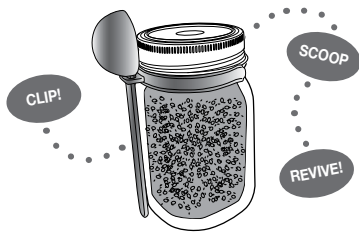

HONEY DIPPER

82623

Box, 12 per case
0-30734-82623-2

• Fits **regular mouth** jars

JARWARE™ KITCHENWARE ACCESSORIES

RAISING THE JAR

ALL TOGETHER NOW!

STAINLESS STEEL