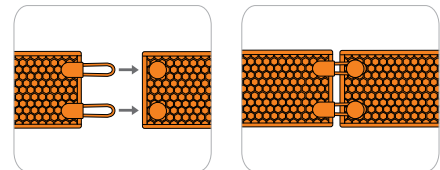

• Fits **regular mouth** jars

HONEYCOMB SILICONE SLEEVES - SET OF 2

82663
Blue / Orange
Box, 12 per case
0-30734-82663-8

• Fits **regular and wide mouth** jars

FACETED SILICONE SLEEVES - SET OF 2

82664
White / Black
Box, 12 per case
0-30734-82664-5