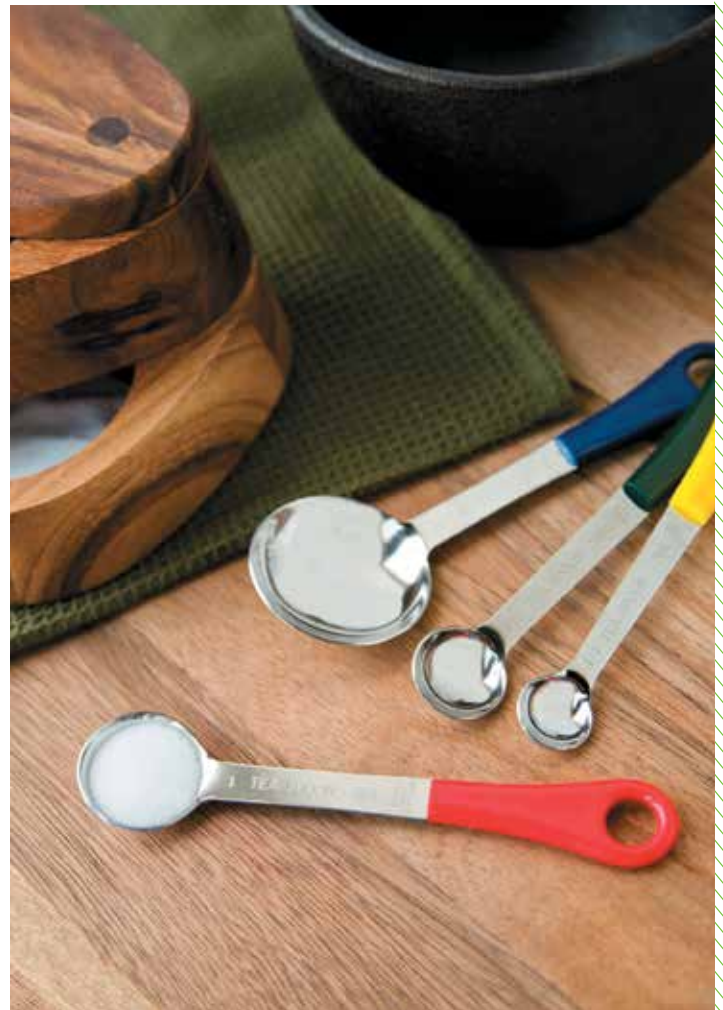

FOX RUN™ TOOLS & GADGETS

MEASURING

PINCH, SMIDGEN, DASH MEASURING SPOONS

1070
4 piece set
Card, 12 per case
0-30734-01070-9

1068
Stainless Steel
36 per display
0-30734-01068-6

MEASURING CUP SET WITH EGG SEPARATOR

4827
 $\frac{1}{4}$, $\frac{1}{3}$, $\frac{1}{2}$, $\frac{3}{4}$, 1 Cup
Includes leveler & egg separator
Hang Tag, 12 per case
0-30734-04827-6

MEASURING CUP SET

4842
4 piece set
Hang Tag, 3 per case
0-30734-04842-9

MEASURING SPOON SET

4843
5 piece set
Hang Tag, 6 per case
0-30734-04843-6

WHITE MEASURING SPOON SET

4826
 $\frac{1}{4}$ tsp, $\frac{1}{3}$ tsp, $\frac{1}{2}$ tsp, 1 tsp,
 $\frac{1}{2}$ tbsp, 1 tbsp
Hang Tag, 12 per case
0-30734-04826-9

MEASURING SPOON SET

4888
 $\frac{1}{4}$ tsp, $\frac{1}{2}$ tsp, 1 tsp, 1 tbsp
Stainless Steel
Card, 12 per case
0-30734-04888-7