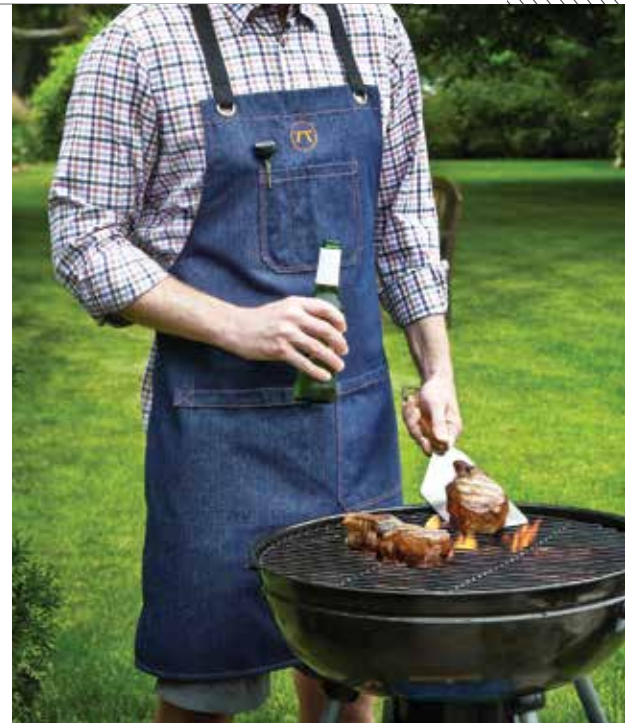

OUTSET® GRILLWARE

CAST IRON

NEW

CAST IRON MUSSEL POT

76495
Cast Iron
Box, 1 per case
8-76824-76495-0

- 2 Quart Capacity
- This shell-shaped pot cooks mussels to perfection, and ideal for table service
- Lid has a flat to flip over for the discarded shells
- Shell-shaped pot has a built-in strainer that makes it easy to spoon up the flavourful broth, plus a rack for holding discarded shells