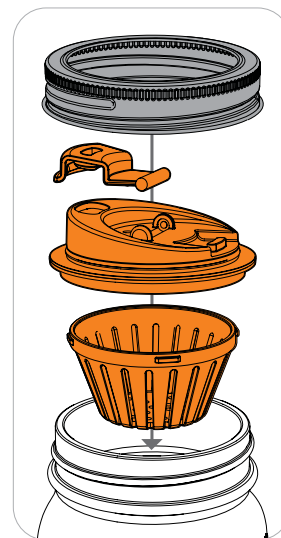

ALL TOGETHER NOW!