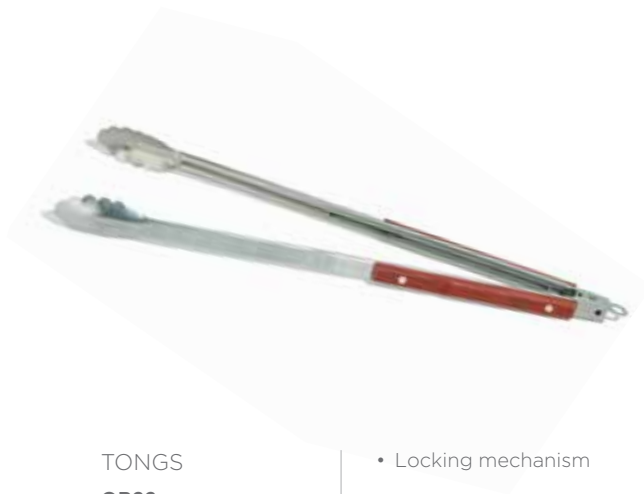

TONGS

QB22

22"
Hang Tag, 6 per case
8-76824-00142-0

- Locking mechanism