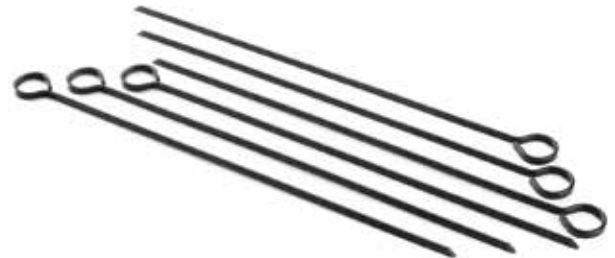

NON-STICK SKEWERS

QD90

Set of 6, 13.25", Non-Stick
Card, 12 per case
8-76824-00847-4

- Flat design to prevent food from spinning on skewer