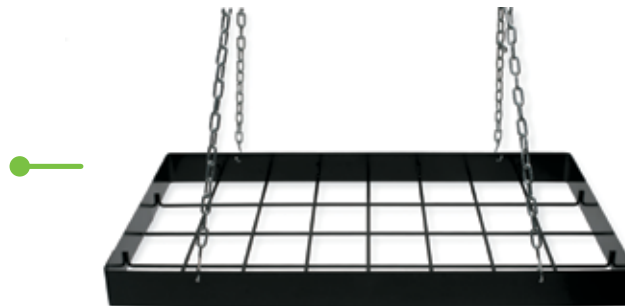

OIL & VINEGAR

7222
Box, 1 per case
0-30734-07222-6

7052
8"
Box, 1 per case
0-30734-07052-9

7050
7"
Box, 1 per case
0-30734-07050-5

7053
7"
Box, 1 per case
0-30734-07053-6

7059
7"
Box, 3 per case
0-30734-07059-8

7071
8 oz.
Box, 3 per case
0-30734-07071-0

74458
3.38 oz.
Box, 6 per case
0-30734-74458-1

ACCESSORIES POT RACK & MORE

BLACK RECTANGULAR POT RACK

7801
25" x 15"
Hang Tag, 2 per case
0-30734-07801-3