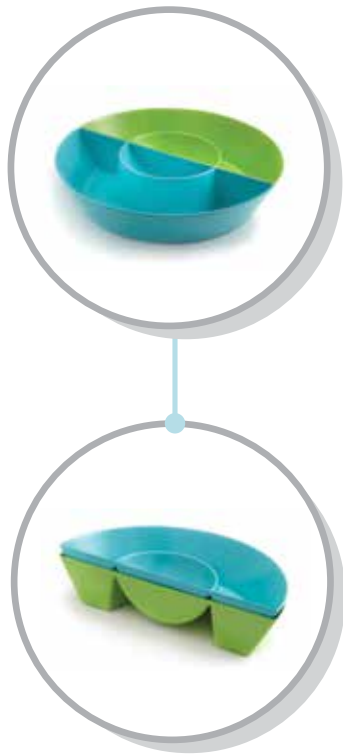

Stackable

STACKABLE SNACKABLES

- Stack up to 10 ears of corn on your table or buffet
- Wavy patterned condiment tray is great for toppings, salads, appetizers, and more
- Fully stackable
- Made from SAN plastic for durability & versatility