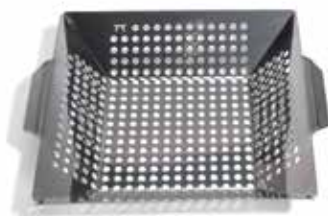

STAINLESS STEEL GRILL WOK

QS70

12" x 12", Stainless Steel
Product wrap, 6 per case
8-76824-00052-2