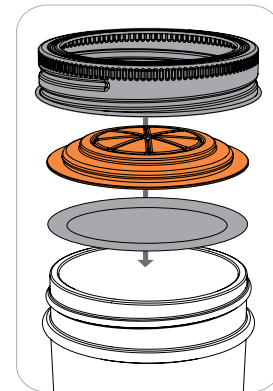

2 WAYS TO PACK SNACKS!

ORANGE LID

82631
Box, 12 per case
0-30734-82631-7

• Fits **regular mouth jars**

PEACH LID

82632
Box, 12 per case
0-30734-82632-4

• Fits **regular mouth jars**

ALL TOGETHER NOW!