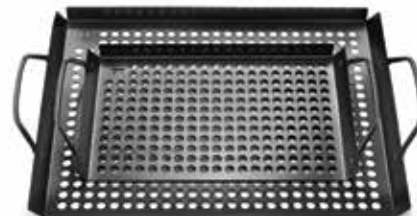

168

132

Cast Iron
Mussel Pot

132

OUTSET® GRILLWARE

BLACK NON-STICK

Superior non-stick functionality offers safe cooking and easy clean up. Crafted to withstand extreme temperatures from heat and flame. And, of course, in grillware, as in fashion, black never goes out of style.