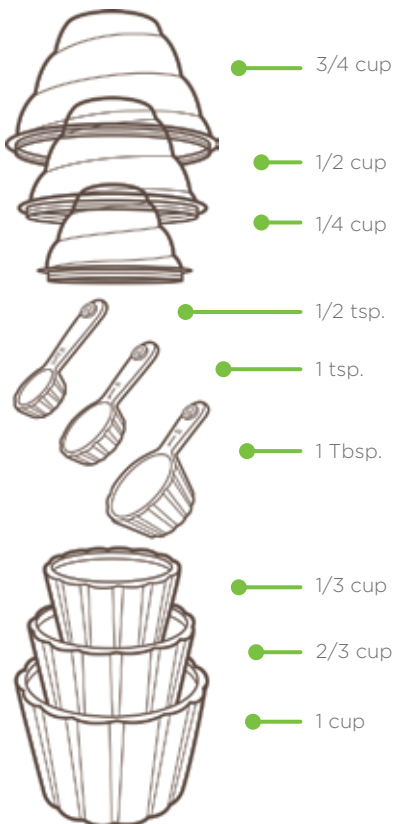

9 pieces total: 6 measuring cups snap together in pairs, and 3 measuring spoons snap to each other. All pieces nest together and can be stored in one adorable unit.

Tops are marked with measurements

Bottoms of cups are marked with measurements