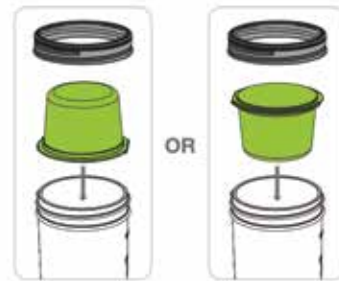

2 WAYS TO PACK SNACKS!

ORANGE LID

82631
Box, 12 per case
0-30734-82631-7

• Fits **regular mouth jars**

PEACH LID

82632
Box, 12 per case
0-30734-82632-4

• Fits **regular mouth jars**

ALL TOGETHER NOW!