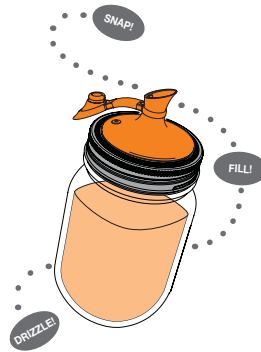

OIL CRUET

82640

Box, 12 per case
0-30734-82640-9

• Fits **regular mouth** jars