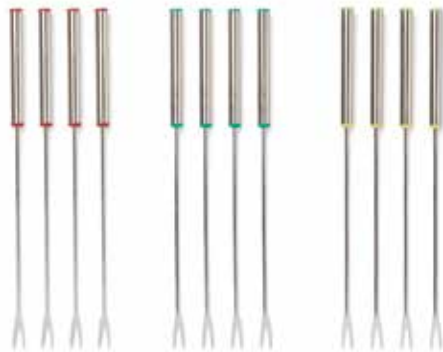

### CHOCOLATE DIPPING FORKS

**48770**

Set of 3  
Card, 6 per case  
0-30734-48770-9

- Designed to secure and hold chocolates, cake balls, fruits, candies, nuts and more while dipping into chocolates and candy coatings
- 8" long handles make it easy to keep hands clean while dipping food
- Made of durable rust resistant stainless steel

### FONDUE FORKS

**11656**

Set of 12  
Box, 12 per case  
0-30734-11656-2

**11655**

Set of 12  
12 per case  
0-30734-11655-5

**NO RETAIL PACKAGING**

- 9.5" long
- Stainless steel
- Color coded, so no more mix up!
- Great for fruits, meat, cheese, and marshmallows
- Dishwasher safe