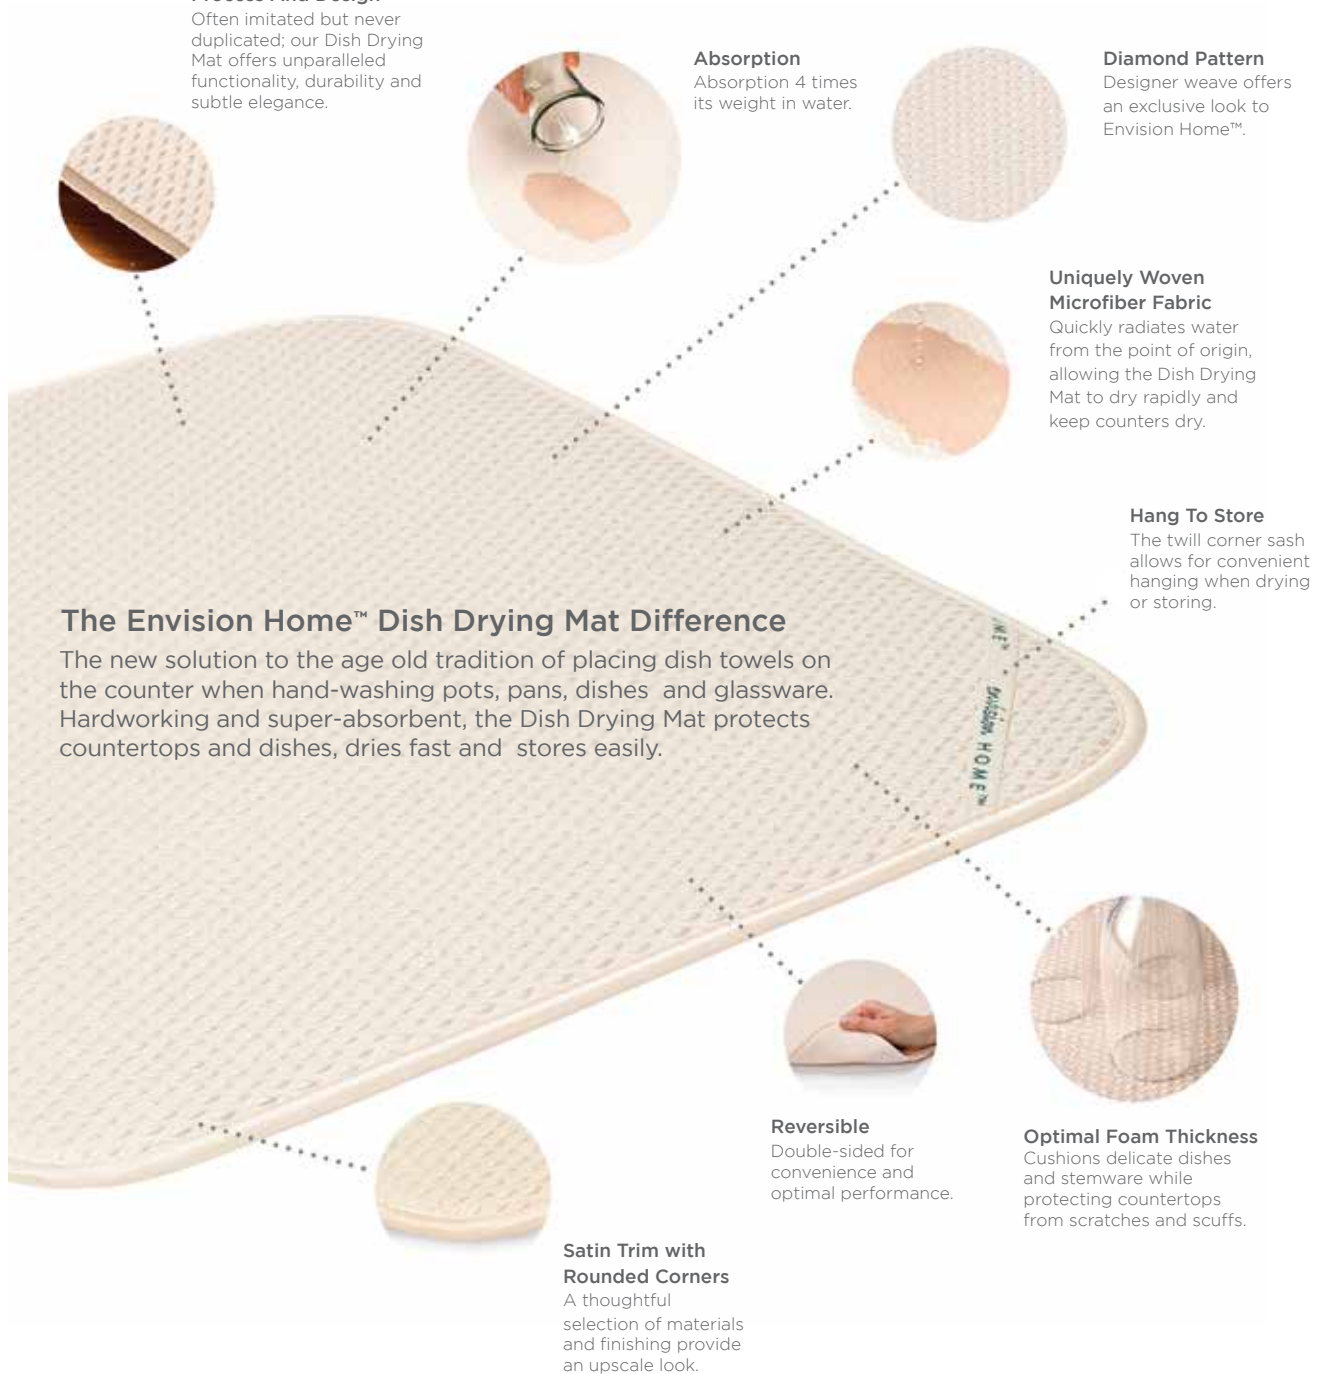

envision home™

Proprietary Manufacturing Process And Design

Often imitated but never duplicated; our Dish Drying Mat offers unparalleled functionality, durability and subtle elegance.

Absorption

Absorption 4 times its weight in water.

Diamond Pattern

Designer weave offers an exclusive look to Envision Home™.

Uniquely Woven Microfiber Fabric

Quickly radiates water from the point of origin, allowing the Dish Drying Mat to dry rapidly and keep counters dry.

Hang To Store

The twill corner sash allows for convenient hanging when drying or storing.

The Envision Home™ Dish Drying Mat Difference

The new solution to the age old tradition of placing dish towels on the counter when hand-washing pots, pans, dishes and glassware. Hardworking and super-absorbent, the Dish Drying Mat protects countertops and dishes, dries fast and stores easily.

Reversible

Double-sided for convenience and optimal performance.

Optimal Foam Thickness

Cushions delicate dishes and stemware while protecting countertops from scratches and scuffs.

Satin Trim with Rounded Corners

A thoughtful selection of materials and finishing provide an upscale look.

Envision Home is a solution-oriented product line designed to make it easier to take care of the home. Our collection of innovative, high-value and superior-quality products is ideal for kitchen specialty, gourmet housewares and gift stores.