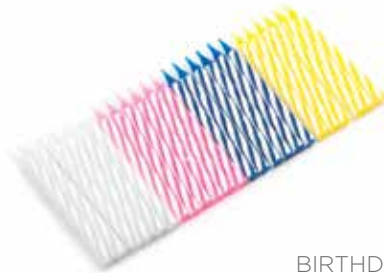

#16555 includes storage bag

new

CHOCOLATE DIPPING FORKS

48770
Set of 3
Card, 6 per case
0-30734-48770-9

- Designed to secure and hold chocolates, cake balls, fruits, candies, nuts and more while dipping into chocolates and candy coatings
- 8" long handles make it easy to keep hands clean while dipping food
- Made of durable rust resistant stainless steel

Cork Backing

new

SUPER ABSORBENT GEOMETRIC PATTERN COASTERS

48769
Set of 6
Box, 8 per case
0-30734-48769-3

- 4" diameter
- Super absorbent stoneware
- Cork backing
- Wipes clean

CORK COASTERS

4439

Set of 6
Label, 6 per case
0-30734-04439-1