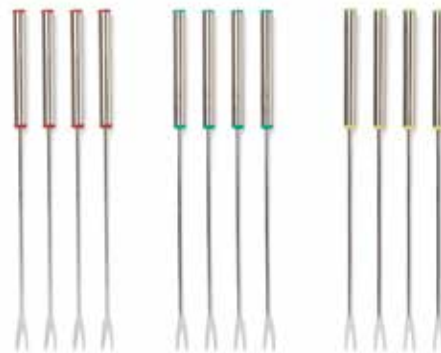

76427
Set of 4
8 oz., 18/8 Stainless Steel
Box, 6 per case
0-30734-76427-5

Closed

PICNIC TOTE

1181

Burgundy & Black
Hang Tag, 6 per case
0-30734-01181-2

Includes:

- 4 x Stainless Steel Knife
- 4 x Stainless Steel Fork
- 4 x Stainless Steel Spoon
- 4 x Melamine Plate 9"
- 4 x Plastic Wine Tumblers
- 4 x Cotton Napkins
- 1 x Plastic Handle Bottle Opener
- 1 x Plastic Handle Cheese Knife
- 1 x Plastic Cutting Board
- 1 x Plastic Salt & Pepper Shaker Set

new

FONDUE FORKS

11656

Set of 12
Box, 12 per case
0-30734-11656-2

11655

Set of 12
12 per case
0-30734-11655-5

NO RETAIL PACKAGING

- 9.5" long
- Stainless steel
- Color coded, so no more mix up!
- Great for fruits, meat, cheese, and marshmallows
- Dishwasher safe

#16555 includes storage bag

new

CHOCOLATE DIPPING FORKS

48770
Set of 3
Card, 6 per case
0-30734-48770-9

- Designed to secure and hold chocolates, cake balls, fruits, candies, nuts and more while dipping into chocolates and candy coatings
- 8" long handles make it easy to keep hands clean while dipping food
- Made of durable rust resistant stainless steel