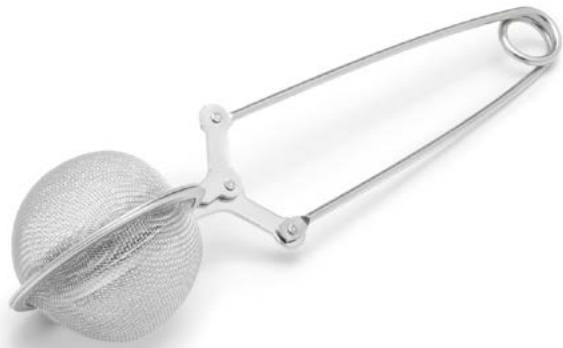

FOX RUN™

COFFEE AND TEA

CULINARY TOOLS FOR EVERY KITCHEN

KETTLE SCALE COLLECTOR

5079

Card, 1 per case
0-30734-05079-8

5080

48 per display
0-30734-05080-4

HONEY DIPPER

4162

Card, 12 per case
0-30734-04162-8

4160

16 per display
0-30734-04160-4

4161

72 per display
0-30734-04161-1

HONEY JAR & DIPPER SET

4163

Acrylic
Box, 3 per case
0-30734-04163-5

HONEY / SYRUP DISPENSER

5514

Glass, 1 Cup
Box, 6 per case
0-30734-05514-4

BEEHIVE HONEY JAR

3995

Ceramic
Box, 6 per case
0-30734-03995-3