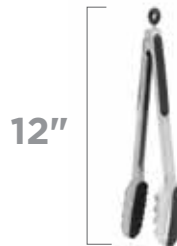

**Ergo Chef Pro-Series
12" DUO Tongs (Black)
Silicone Kitchen Tongs
72136**

Heat resistant up to 500°F
BPA free silicone
Hang Tag, 6 per case
851287004676