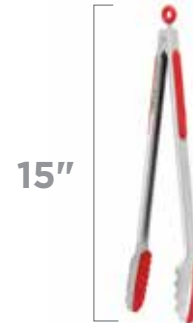

**Ergo Chef Pro-Series
15" DUO Tongs (Red)
Silicone Kitchen & Grill Tongs
72137**

Heat resistant up to 500°F
BPA free silicone
Hang Tag, 6 per case
851287004652