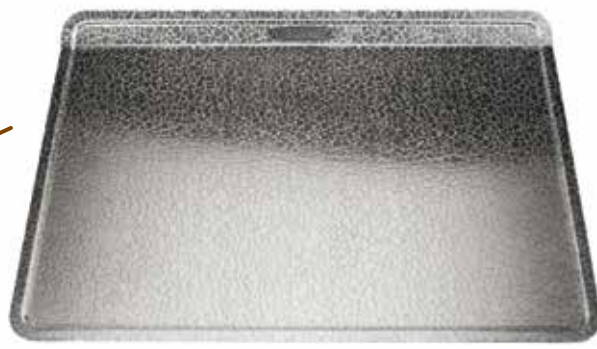

DOUGHMAKERS® | BAKEWARE

THE ORIGINAL HIGH PERFORMANCE PEBBLE PATTERN

BISCUIT SHEET

10031
10" x 14", Aluminum
Label, 12 per case
6-97286-10031-1