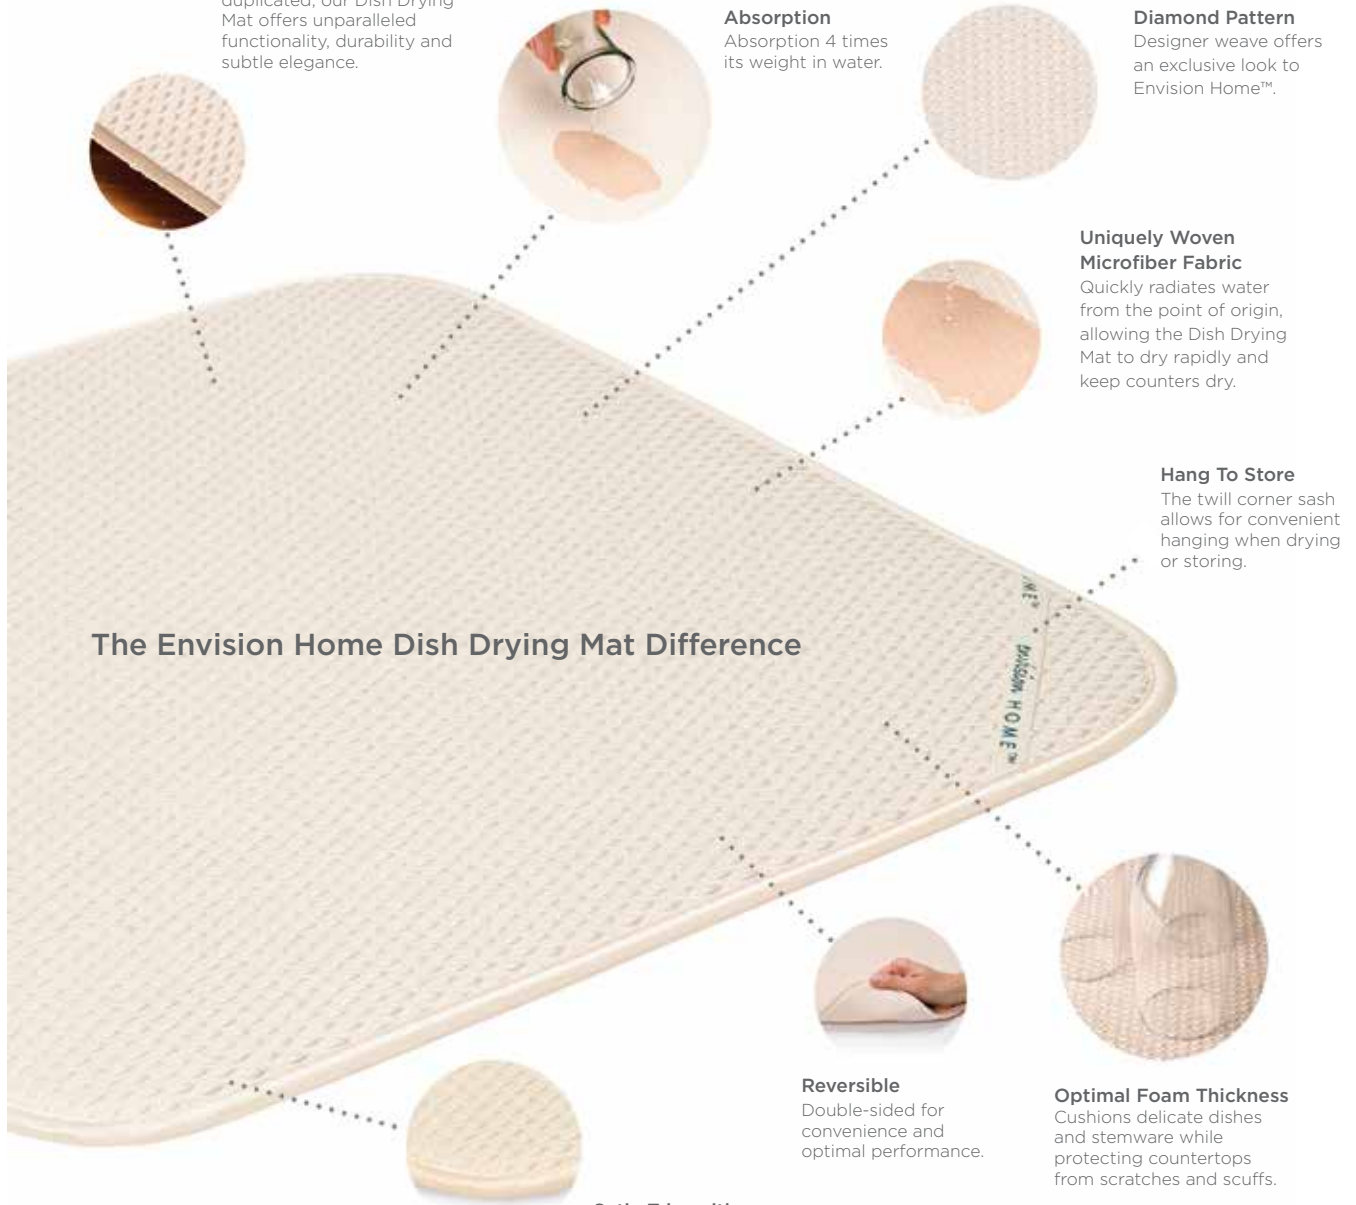

THE ENVISION HOME™ DISH DRYING MAT DIFFERENCE

The new solution to the age old tradition of placing dish towels on the counter when hand-washing pots, pans, dishes and glassware. Hardworking and super-absorbent, the Dish Drying Mat protects countertops and dishes, dries fast and stores easily.

Proprietary Manufacturing Process And Design

Often imitated but never duplicated; our Dish Drying Mat offers unparalleled functionality, durability and subtle elegance.

Absorption

Absorption 4 times its weight in water.

Diamond Pattern

Designer weave offers an exclusive look to Envision Home™.

Uniquely Woven Microfiber Fabric

Quickly radiates water from the point of origin, allowing the Dish Drying Mat to dry rapidly and keep counters dry.

Hang To Store

The twill corner sash allows for convenient hanging when drying or storing.

Reversible

Double-sided for convenience and optimal performance.

Optimal Foam Thickness

Cushions delicate dishes and stemware while protecting countertops from scratches and scuffs.

Satin Trim with Rounded Corners

A thoughtful selection of materials and finishing provide an upscale look.

The Envision Home Dish Drying Mat Difference