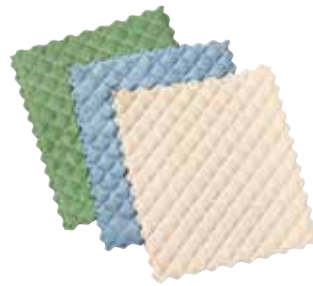

**Wrinkle Release Towel (Blue)**  
**41384**  
 Size: 16" x 24"  
 Card, 12 per case  
 075182044289

**Cookware Guards (3 pack)**  
**41370**  
 Size: 2 - 16" diameter  
 1 - 20" diameter  
 Card, 6 per case  
 075182043183

### QUILTED DISH CLOTHS

The quilting process merges the sensational cleaning properties of microfiber with the superb absorbing qualities of a sponge.

- 3 colours per pack