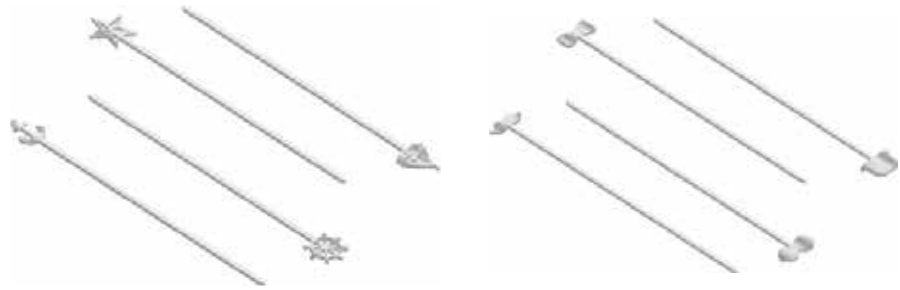

## KABOB BASKETS

**76921**

Set of 2

19.3"

Non-Stick Coated Carbon  
Steel, Hardwood Handle

Card, 6 per case

8-76824-76921-4

## SKEWERS GRILLWARE

**FLAT DESIGN** keeps food  
from spinning on the skewer  
while turning over the fire