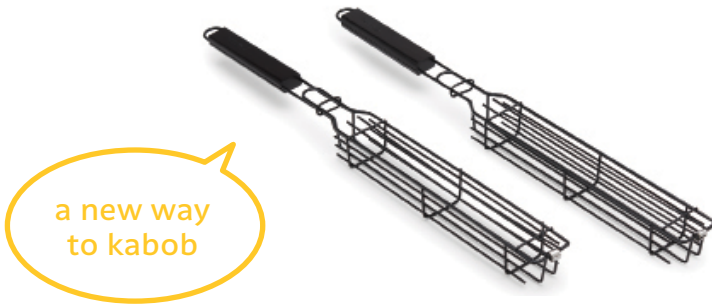

B2Q™ GRILLWARE

NON-STICK

a new way
to kabob

KABOB BASKETS

76921

Set of 2

19.3"

Non-Stick Coated Carbon
Steel, Hardwood Handle

Card, 6 per case

8-76824-76921-4