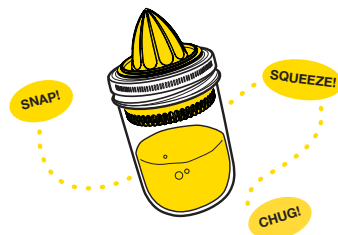

ALL TOGETHER
NOW!