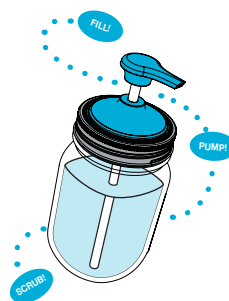

JARWARE™

21

SOAP PUMP

ALL TOGETHER
NOW!

NEW

82648
Box, 12 per case
0-30734-82648-5

• Fits regular mouth jars

Telephone: 1-800-372-0700 (US) | 1-800-383-0122 (CAN)
Fax: 888-269-1339 (US) | 905-669-3846 (CAN)
sales@foxrunbrands.com