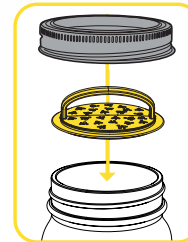

ALL TOGETHER
NOW!

• Fits regular mouth jars

JARWARE™

FIREFLY KIT

NEW

82641
Box, 12 per case
0-30734-82641-6

• Fits **regular mouth** jars

ALL TOGETHER NOW!