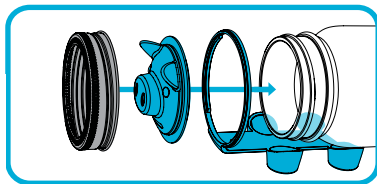

ALL TOGETHER NOW!