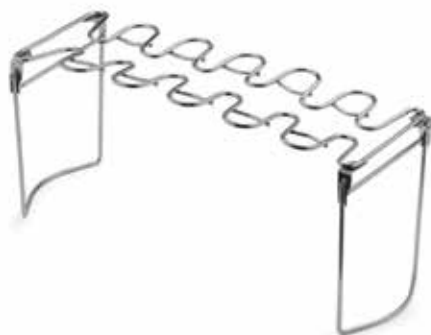

CHICKEN LEG & WING RACK

77026
12.8" x 5" x 5.9" assembled
Chromed steel
Card, 6 per case
8-76824-77026-5

- Holds 12 chicken legs or wings