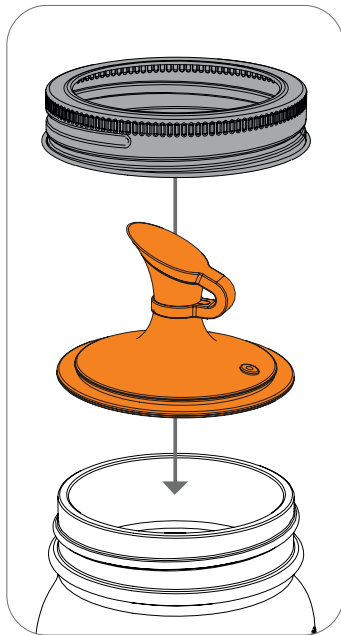

JARWARE™ KITCHENWARE ACCESSORIES

RAISING THE JAR

ALL TOGETHER NOW!