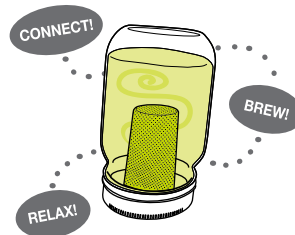

TEA INFUSER

82621
Box, 12 per case
0-30734-82621-8

- Fits **regular** mouth jars