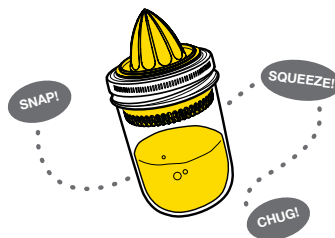

TEA INFUSER

82621
Box, 12 per case
0-30734-82621-8

- Fits **regular** mouth jars