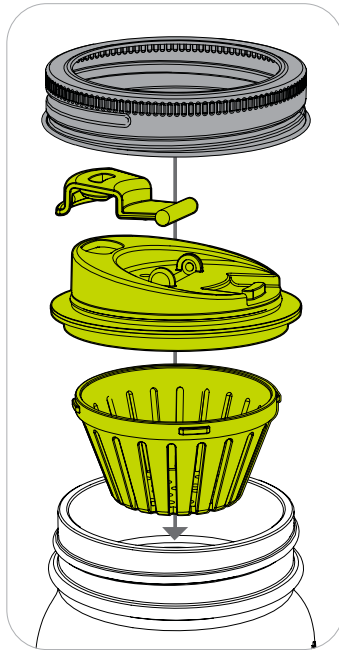

# JARWARE™ BEVWARE ACCESSORIES

RAISING THE JAR

ALL TOGETHER NOW!

REGULAR MOUTH  
FRUIT INFUSION LID

**82622**

Box, 12 per case  
0-30734-82622-5

• Fits **regular mouth** jars

WIDE MOUTH FRUIT  
INFUSION LID