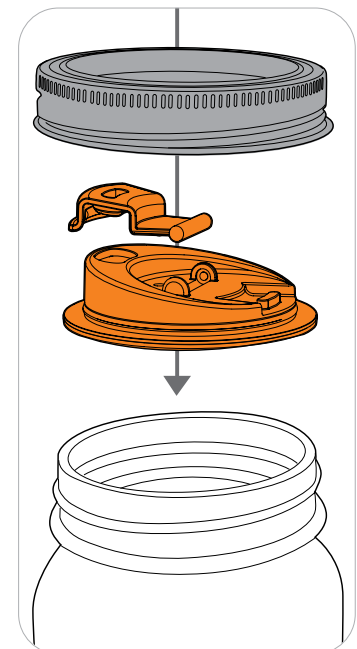

WIDE MOUTH
DRINK LID

82638

Box, 12 per case
0-30734-82638-6

• Fits **wide mouth** jars