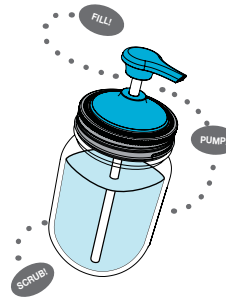

## SOAP PUMP

**82648**  
Box, 12 per case  
0-30734-82648-5

- Fits **regular mouth** jars

**ALL TOGETHER NOW!**