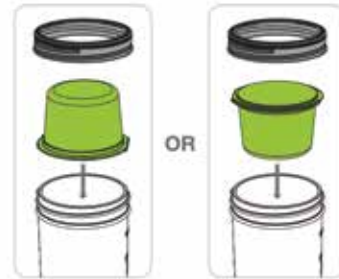

2 WAYS TO PACK SNACKS!