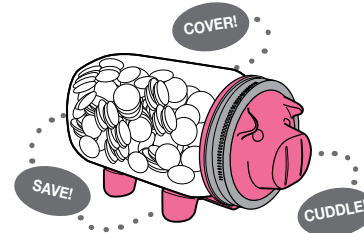

JARWARE™ STOREWARE ACCESSORIES

RAISING THE JAR

SOAP PUMP

82648
Box, 12 per case
0-30734-82648-5

- Fits **regular mouth** jars

ALL TOGETHER NOW!

new SOAP PUMP (BLACK)

82650
Box, 12 per case
0-30734-82650-8

- Fits **regular mouth** jars

new SOAP PUMP (WHITE)

82651
Box, 12 per case
0-30734-82651-5

- Fits **regular mouth** jars

PINK PIGGY BANK

82600
Box, 12 per case
0-30734-82600-3

- Fits **regular mouth** jars

BLUE PIGGY BANK

82637
Box, 12 per case
0-30734-82637-9

- Fits **regular mouth** jars

ALL TOGETHER NOW!