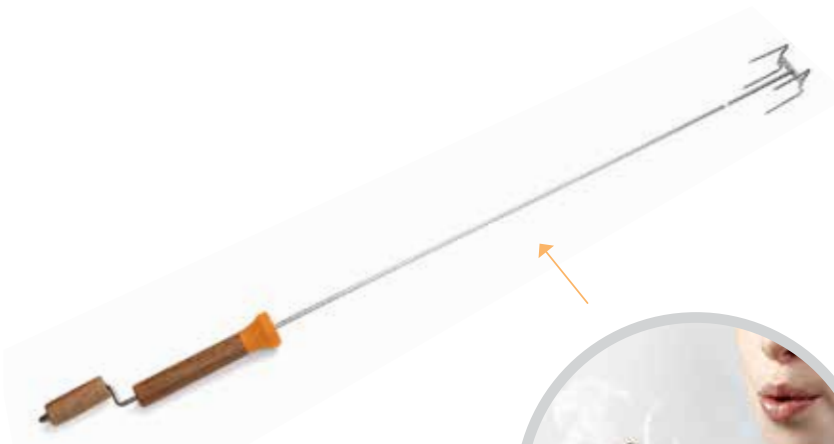

STEAKHOUSE KNIFE SET

76257
 Set of 4
 Box, 6 per case
 8-76824-76257-4

- Pakka wood handles

JACKSON STEAKHOUSE KNIVES

QJ91
 Set of 4
 Box, 6 per case
 8-76824-00327-1

- Rosewood handles

ROTATING CAMPFIRE FORK