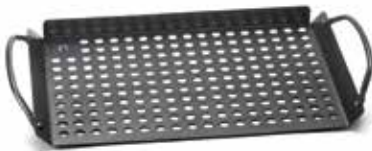

Consumers are now grilling entire meals, requiring them to think about how they manage their grilltop. Everything has to fit ... and rotation is key. Outset your display with the proper fit and finish.

GRILL-TOP MANAGEMENT . . . A NEW RETAIL OPPORTUNITY!

Page 36