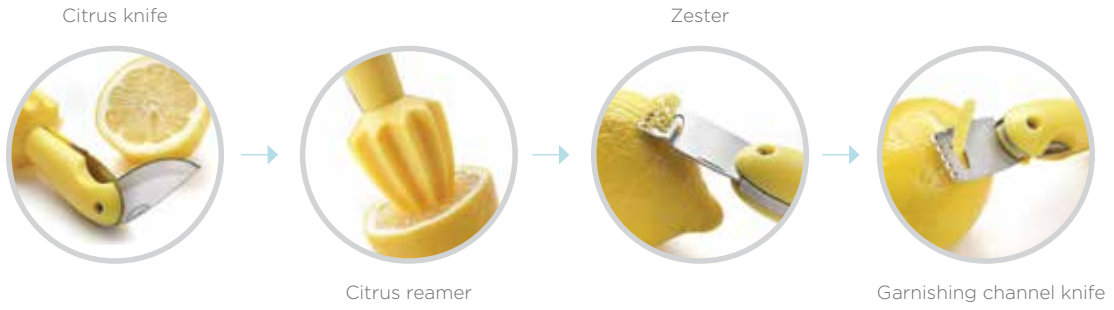

LEMONAID
B237
Stainless steel & ABS
Box, 6 per case
8-76824-00792-7

- Citrus reamer with paring knife & zester
- Zester features channel blade for creating uniform fruit peels
- ABS body
- Easy-grip handle