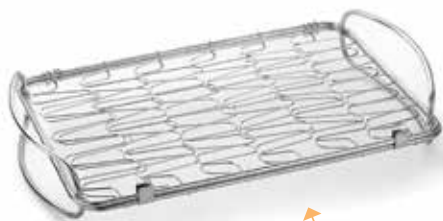

76253
11" / Silicone
Card, 12 per case
8-76824-76253-6

- Steel core provides unsurpassed strength
- Mushroom tipped bristles hold more sauce on brush than other silicone basting brushes

Q124
Box, 6 per case
8-76824-00864-1

- 2 cup capacity with U.S. & Metric measurements
- Sans cup with soft-grip TPR handle
- Steel core all-silicone basting brush
- Basting brush snaps easily into neck of basting cup
- Dishwasher-safe

F142
13" / Stainless steel
Hang Tag, 6 per case
8-76824-00831-3

- Wide basting brush head

76186
Set of 3, 14.4 oz. capacity
Tray, 6 per case
8-76824-76186-7

- Perfect for sauces, marinades, cooking oil, condiments, etc.
- LDPE Material
- Dishwasher-safe

Q173
Cast Iron
Hang Tag, 1 per case
8-76824-00328-8

- 1.5 cup capacity non-stick saucepot with silicone basting brush

76358
14.5" x 8.5" x 2.5"
Wrap, 6 per case
8-76824-76358-8

QC76
12" x 16" / Chrome
Product Wrap, 6 per case
8-76824-00759-0

- Rosewood handle
- Forms perfectly shaped quesadillas
- Flip and move your quesadillas around the grill with ease
- Clasp keeps basket securely shut while grilling