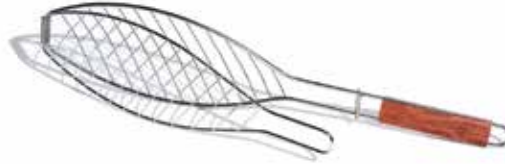

CHROME FISH BASKET

QC70
26" / Chrome
Insert, 6 per case
8-76824-00059-1

- Rosewood handle