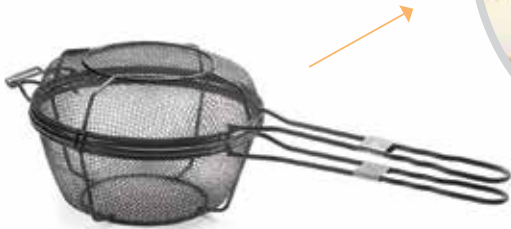

QD52

16.75" x 11" x 2" / Non-stick
Product card, 6 per case
8-76824-00778-1

- Mesh design allows for searing while preventing small foods from slipping below the cooking grate
- Helper handles for easy transportation to and from the grill
- Patent #'s: 5740724 and 5970856

SMALL GRILL BASKET & SKILLET