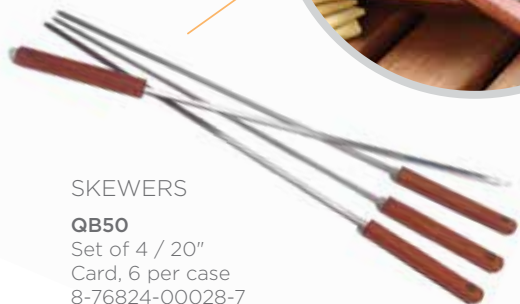

16"

Hang tag, 6 per case

8-76824-00407-0

SILICONE SOP MOP WITH REMOVABLE TWIST-OFF HEAD

- Silicone mop

QB68

15.5"

Hang tag, 6 per case

8-76824-00265-6

BASTING BRUSH WITH REMOVABLE TWIST-OFF HEAD

- Boars hair bristles

QB66

14"

Hang tag, 6 per case

8-76824-00148-2

SKEWERS