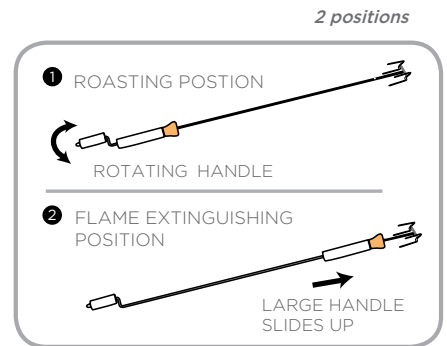

76258
 36" / Stainless steel
 Clamshell, 2 per case
 8-76824-76258-1

- Holds 4 marshmallows or 2 hot dogs
- Heat resistant nylon stopper keeps your hand safe

.....OUTSET® GRILLWARE GRILLTOP ACCESSORIES

PROPANE LEVEL GAS GAUGE