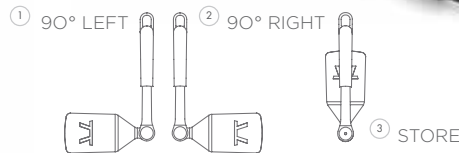

PIVOT SPATULA

76167

17.5" (Open), 11" (Closed)
Stainless steel & Silicone Handle
Hang tag, 6 per case
8-76824-76167-6

- 90° position provides easy access to those items on the back of a full grill
- Soft-grip silicone handle
- Pivots in 3 positions: