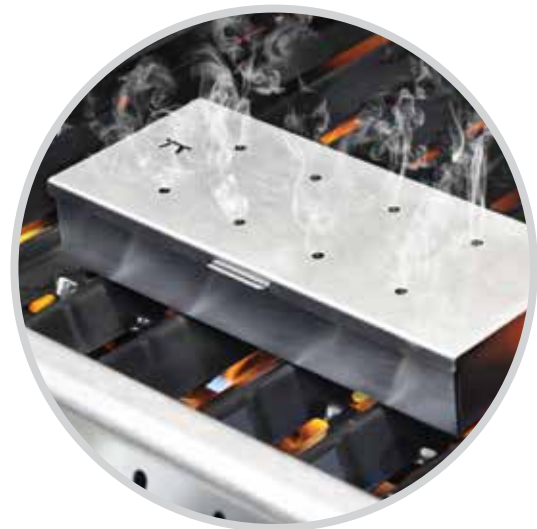

STAINLESS STEEL WOOD CHIP SMOKING BOX

QS77
9" x 3.5" / Stainless steel
Box, 6 per case
8-76824-00062-1