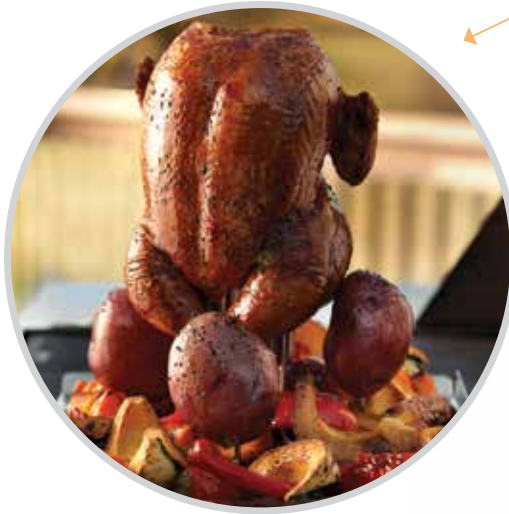

MARINADE INJECTOR

Q120
Card, 6 per case
8-76824-00195-6

- Removable stainless steel needle