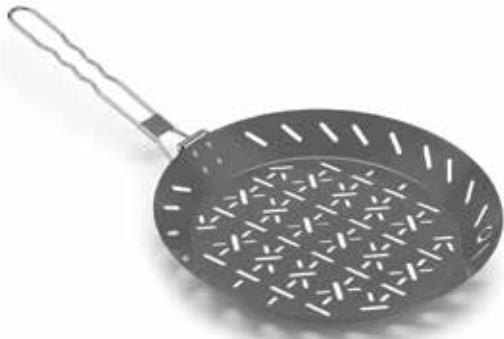

GRILLWARE NON-STICK

GRILL WOK - MATTE GREY

76902

11" diameter
Non-stick coated carbon steel
Peggable wrap,
6 per case
8-76824-76902-3

SMALL GRILL TOPPER -
MATTE GREY

76901

7" x 11"
Non-stick coated carbon steel
Peggable wrap,
6 per case
8-76824-76901-6