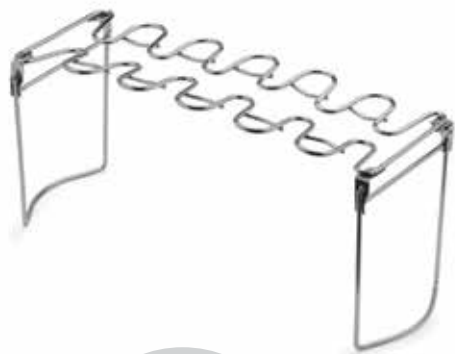

NEW

CHICKEN LEG & WING RACK

77026
12.8" x 5" x 5.9" assembled
Chromed steel
Peggable card, 6 per case
8-76824-77026-5

- Holds 12 chicken legs or wings

Collapses for easy storage

HEALTHY COOKING!

NEW

BEER CAN CHICKEN ROASTER