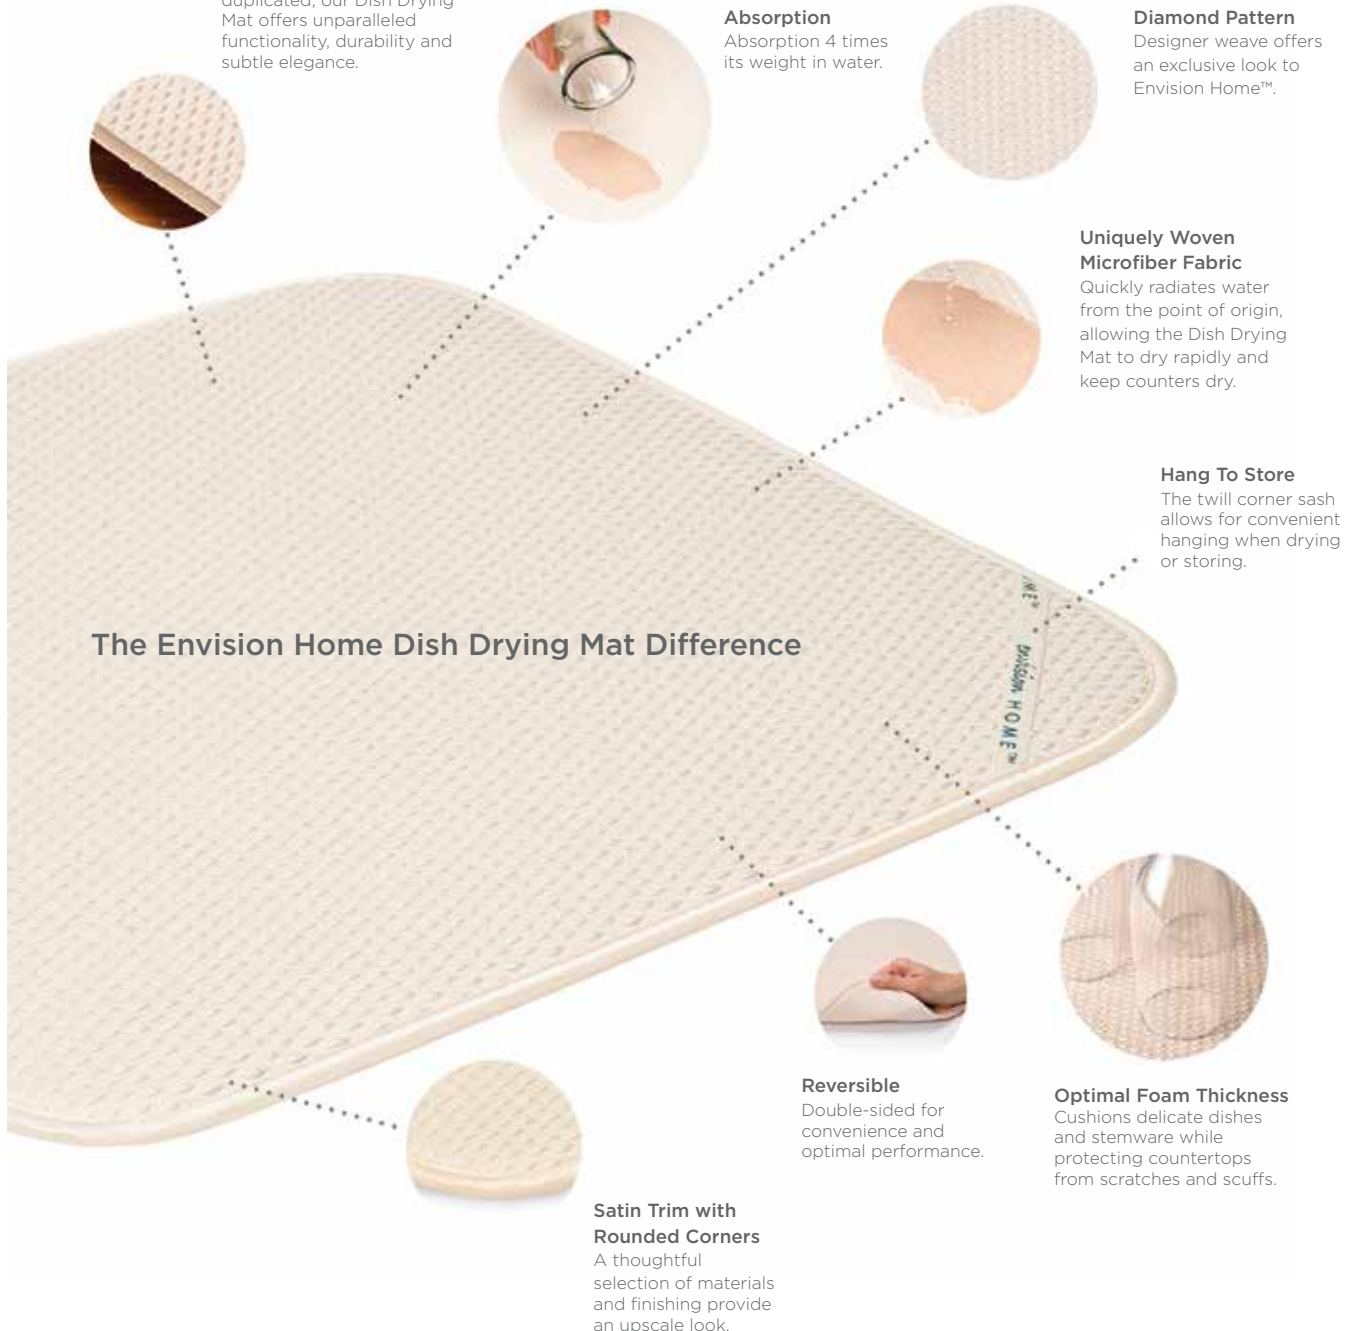

Diamond Pattern

Designer weave offers an exclusive look to Envision Home™.

Uniquely Woven Microfiber Fabric

Quickly radiates water from the point of origin, allowing the Dish Drying Mat to dry rapidly and keep counters dry.

Hang To Store

The twill corner sash allows for convenient hanging when drying or storing.

Reversible

Double-sided for convenience and optimal performance.

Optimal Foam Thickness

Cushions delicate dishes and stemware while protecting countertops from scratches and scuffs.

Satin Trim with Rounded Corners

A thoughtful selection of materials and finishing provide an upscale look.

The Envision Home Dish Drying Mat Difference

The Envision Home™ Dish Drying Mat is the new solution to the age old tradition of placing dish towels on the counter when hand washing pots, pans, dishes, and glassware. The unique, laminated design combines a thin layer of foam between two layers of high quality, super absorbent microfiber.