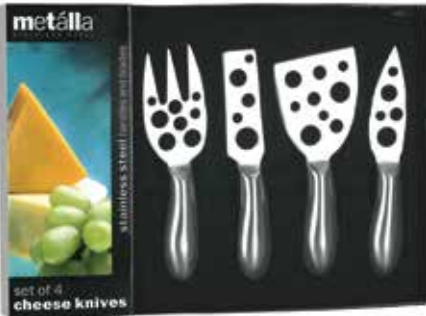

**Holes Cheese Knives,
Stainless Steel (Set of 4)**
17618

Size: 9.5" L x 6.75" W x 1.5" H
Peggable Box, 12 per case
022494114087