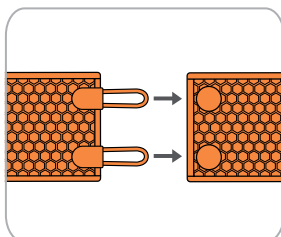

JARWARE™ NEW BEVWARE ACCESSORIES

RAISING THE JAR

new

HONEYCOMB SILICONE
SLEEVES - SET OF 2

82663

Blue / Orange

Box, 12 per case

0-30734-82663-8

• Fits **regular mouth** jars

new

FACETED SILICONE
SLEEVES - SET OF 2

82664

White / Black

Box, 12 per case

0-30734-82664-5

• Fits **regular mouth** jars