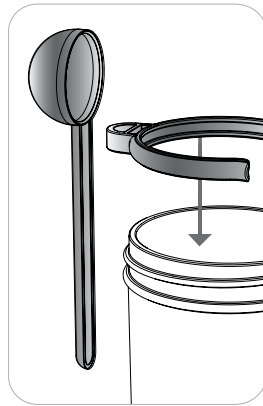

HONEY DIPPER

82623

Box, 12 per case
0-30734-82623-2

• Fits **regular mouth** jars

WE
RECOMMEND
USING A 16 OZ.
JAR FOR
PROPER FIT!

JARWARE™ KITCHENWARE ACCESSORIES

RAISING THE JAR

ALL TOGETHER NOW!