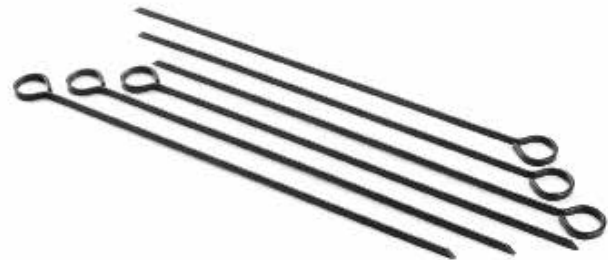

BLACK NON-STICK

NON-STICK CIRCULAR KABOB SKEWERS

76175

Set of 4, 16"L, 8" Diameter, Non-Stick
Box, 12 per case
8-76824-76175-1

- Flat design to prevent food from spinning on skewer

NON-STICK SKEWERS

QD90

Set of 6, 13.25", Non-Stick
Card, 12 per case
8-76824-00847-4

- Flat design to prevent food from spinning on skewer

OUTSET® GRILLWARE

BLACK NON-STICK

NON-STICK CORN BASKET

QD74

23.75", Non-Stick
Product Insert, 6 per case
8-76824-00531-2

- Rosewood handle

NON-STICK MEATBALL BASKET