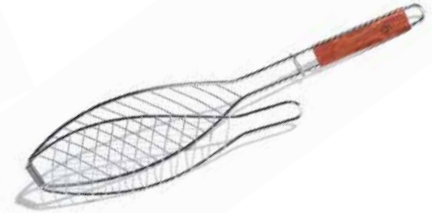

CHROME FISH BASKET

QC70

26", Chrome
Product Insert, 6 per case
8-76824-00059-1

- Rosewood handle