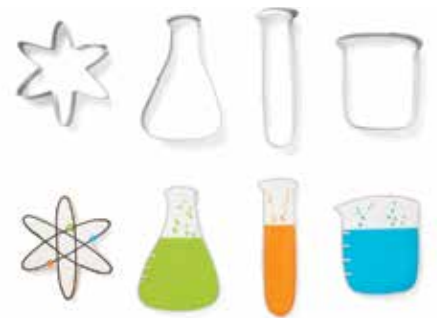

new

SCIENCE SET

3696

Set of 4
Window Box
6 per case
0-30734-03696-9