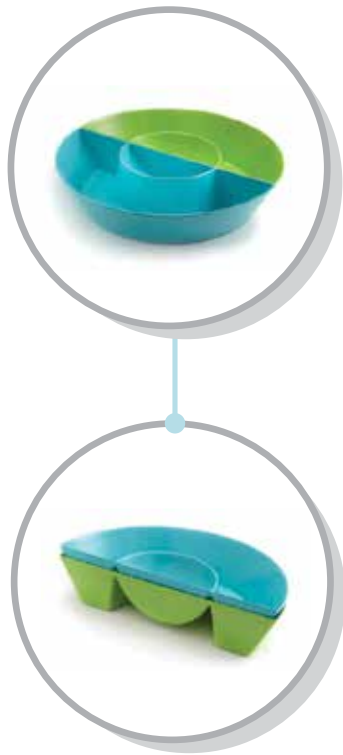

Stackable

STACKABLE SNACKABLES

- Fully stackable
- Made from SAN plastic for durability & versatility

Stackable

SNACK BOX

76348
 3" x 2.75" x .39375"
 Sapphire
 Label, 6 per case
 8-76824-76348-9

- Dishwasher-safe