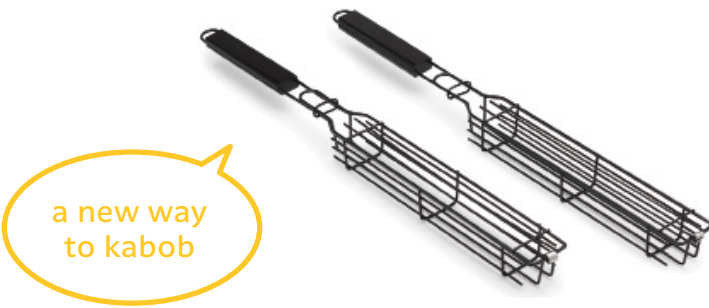

B2Q™ GRILLWARE

NON-STICK

a new way
to kabob

KABOB BASKETS

76921
Set of 2
19.3"
Non-Stick Coated Carbon
Steel, Hardwood Handle
Card, 6 per case
8-76824-76921-4