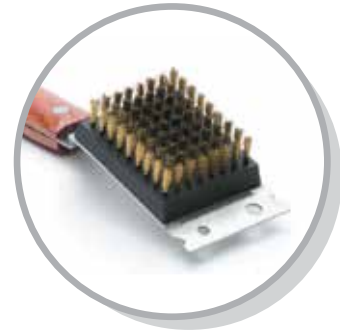

- Brass bristles

3-IN-1 GRILL BRUSH

QB45

18.5"
Hang Tag, 6 per case
8-76824-00143-7

- Brass bristles

OUTSET® CHILLWARE

SERVEWARE

These fun serving pieces are smartly crafted, colourful, dishwasher friendly, and stack up neatly to save on storage space. Make it a snap for both you and your guests to contain and transport chips, dips, dogs and tacos at your next shindig. They'll thank you for it.