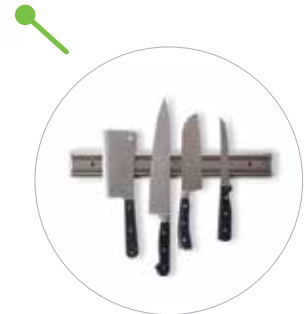

6103
1 quart, 2 quarts,
3 quarts capacity
202 Stainless Steel
Box, 1 per case
0-30734-06103-9

STAINLESS STEEL
MAGNETIC KNIFE BLOCK

5941
18" / Stainless Steel
Box, 1 per case
0-30734-05941-8

- Knives not included