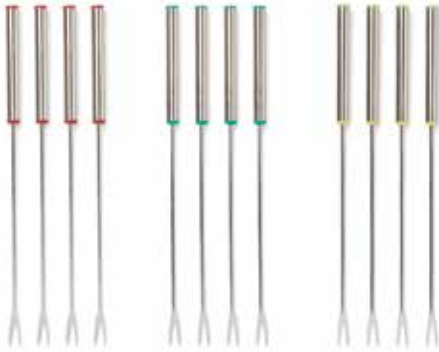

FOX RUN™ ENTERTAINING

PICNIC & PARTY

new

FONDUE FORKS

11656

Set of 12
Box, 12 per case
0-30734-11656-2

11655

Set of 12
12 per case
0-30734-11655-5

NO RETAIL PACKAGING

- 9.5" long
- Stainless steel
- Colour coded, so no more mix up!
- Great for fruits, meat, cheese, and marshmallows
- Dishwasher safe