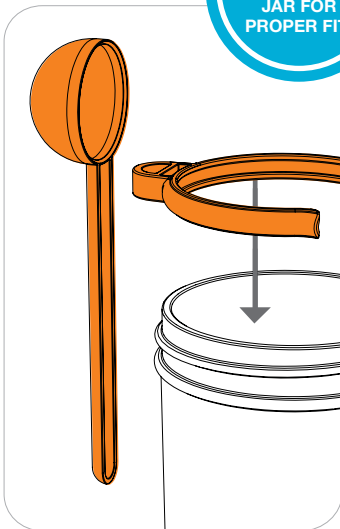

• Fits **wide mouth** jars

WE
RECOMMEND
USING A 16 OZ.
JAR FOR
PROPER FIT!

ALL TOGETHER NOW!

COFFEE SPOON CLIP

82634
Box, 12 per case
0-30734-82634-8

• Fits **wide mouth** jars

COFFEE SPOON
CLIP (BLACK)

82652
Box, 12 per case
0-30734-82652-2