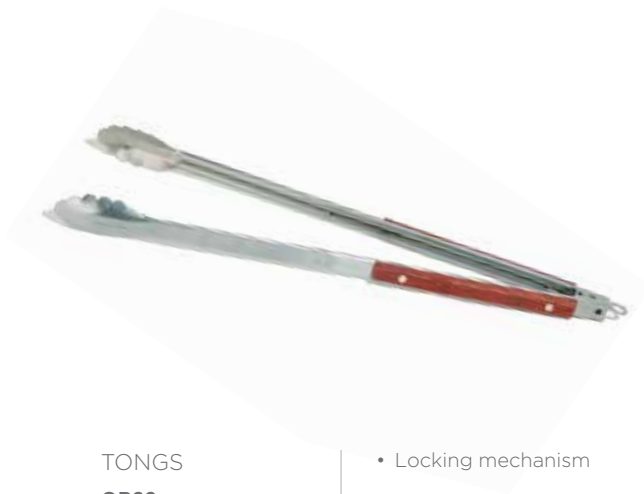

TONGS

QB22

22"
Hang Tag, 6 per case
8-76824-00142-0

- Locking mechanism