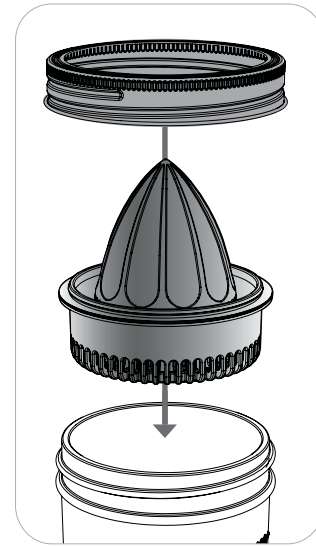

JARWARE™ BEVWARE ACCESSORIES

RAISING THE JAR

new

JUICER
82654
Stainless Steel
Box, 12 per case
0-30734-82654-6

• Fits **wide mouth** jars

ALL TOGETHER NOW!

STAINLESS STEEL