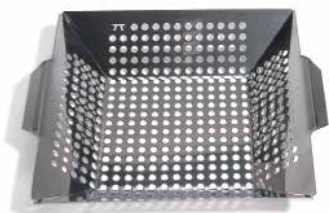

- Designed for superior strength and long lasting quality
- Able to resist varying temperature
- Surface is easy to maintain and will not corrode

Collapsed

ACCORDION VEGGIE SKEWER

76353

Collapsed 5" x 5.25"
Expanded 3.75" x 13.5"
Stainless Steel
Box, 6 per case
8-76824-76353-3