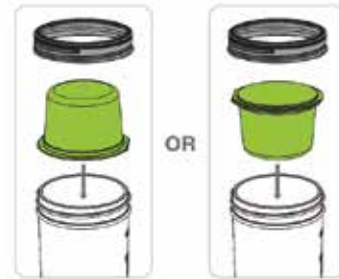

2 WAYS TO PACK SNACKS!

ORANGE LID

82631
Box, 12 per case
0-30734-82631-7

• Fits **regular mouth** jars

PEACH LID

82632
Box, 12 per case
0-30734-82632-4

• Fits **regular mouth** jars

ALL TOGETHER NOW!