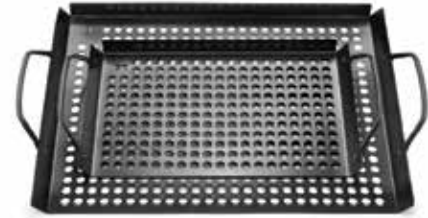

165

118

109

OUTSET® GRILLWARE

BLACK NON-STICK

Superior non-stick functionality offers safe cooking and easy clean up. Crafted to withstand extreme temperatures from heat and flame. And, of course, in grillware, as in fashion, black never goes out of style.