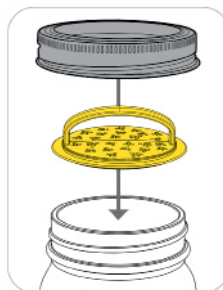

FIREFLY KIT

82641

Box, 12 per case
0-30734-82641-6

• Fits **regular mouth** jars