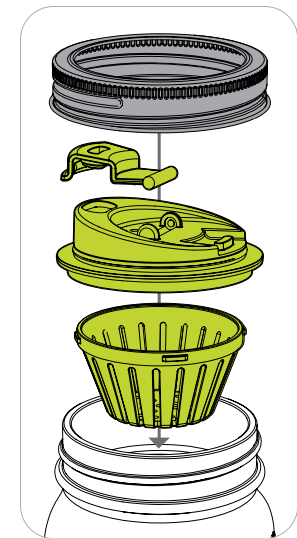

• Fits **regular mouth** jars

ALL TOGETHER NOW!

REGULAR MOUTH
FRUIT INFUSION LID

82622

Box, 12 per case
0-30734-82622-5

• Fits **regular mouth** jars

ALL TOGETHER NOW!

JARWARE™ BEVWARE ACCESSORIES