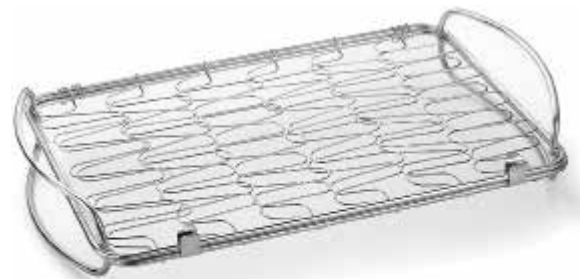

MINI FLEX GRILL BASKET

76358

14.5" x 8.5" x 2.5"
Product Wrap, 1 per case
8-76824-76358-8