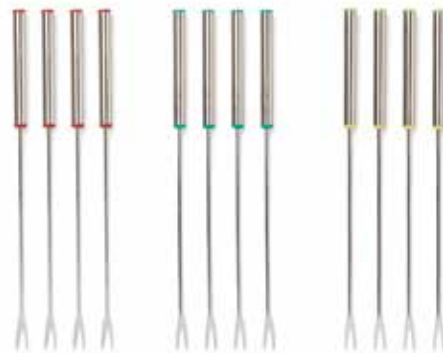

new

FONDUE FORKS

11656

Set of 12
Box, 12 per case
0-30734-11656-2

11655

Set of 12
12 per case
0-30734-11655-5

NO RETAIL PACKAGING

- 9.5" long
- Stainless steel
- Colour coded, so no more mix up!
- Great for fruits, meat, cheese, and marshmallows
- Dishwasher safe