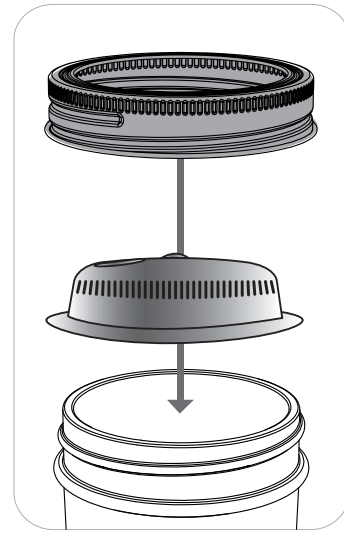

JARWARE™ KITCHENWARE ACCESSORIES

RAISING THE JAR

STAINLESS STEEL

new

SPICE LID

82657

Stainless Steel
Box, 12 per case
0-30734-82657-7

ALL TOGETHER NOW!

• Fits **regular mouth** jars

new

SPICE LIDS -
SET OF 12 (BLACK)

82660

Box, 12 per case
0-30734-82660-7