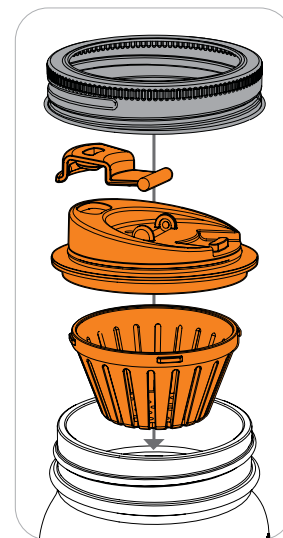

ALL TOGETHER NOW!