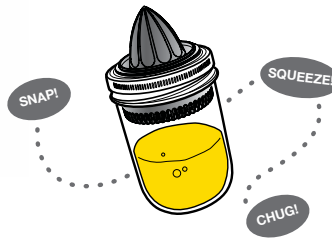

JARWARE™ BEVWARE ACCESSORIES

RAISING THE JAR

new

JUICER
82654
Stainless Steel
Box, 12 per case
0-30734-82654-6

• Fits **wide mouth** jars

ALL TOGETHER NOW!

STAINLESS STEEL