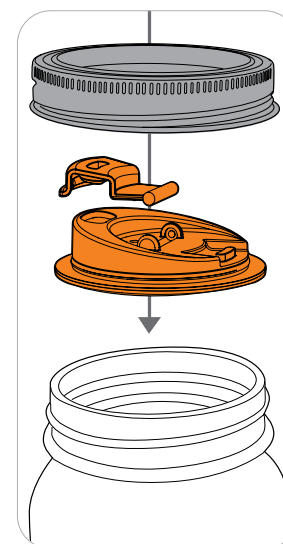

ALL TOGETHER NOW!