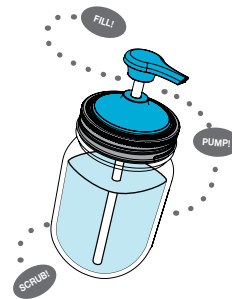

SOAP PUMP

82648

Box, 12 per case
0-30734-82648-5

- Fits **regular mouth** jars

ALL TOGETHER NOW!