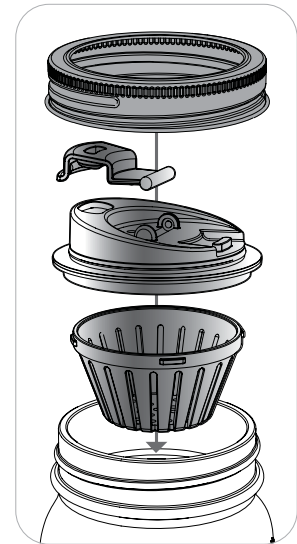

JARWARE™ BEVWARE ACCESSORIES

RAISING THE JAR

STAINLESS STEEL

new

REGULAR MOUTH
2-IN-1 DRINK LID

82658

Stainless Steel
Box, 12 per case
0-30734-82658-4

• Fits **regular mouth** jars

ALL TOGETHER NOW!