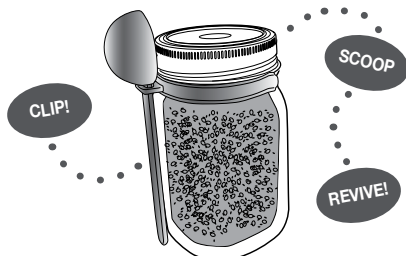

Stainless Steel
Box, 12 per case
0-30734-82655-3

• Fits **regular mouth** jars

new

WIDE MOUTH
COFFEE SPOON CLIP

82656

Stainless Steel
Box, 12 per case
0-30734-82656-0

• Fits **wide mouth** jars

NANTUCKET SEAFOOD NEW ESSENTIALS