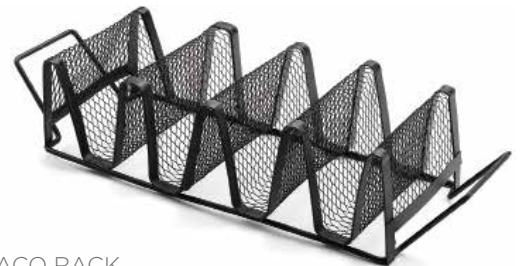

- Flat design to prevent food from spinning on skewer

OUTSET® GRILLWARE

BLACK NON-STICK

NON-STICK CORN BASKET

QD74

23.75", Non-Stick
Product Insert, 6 per case
8-76824-00531-2

- Rosewood handle

NON-STICK MEATBALL BASKET

QD86

20.5", Non-Stick
Product Wrap, 6 per case
8-76824-00601-2

- Rosewood handle
- Grills 12 uniform meatballs to perfection

A SURE FIRE WAY TO ADD ZEST TO YOUR COOKOUT!

OUTSET® GRILLWARE

BLACK NON-STICK

NON-STICK REVERSIBLE ROAST AND RIB RACK

QD50

14.25", Non-Stick
Product Wrap, 6 per case
8-76824-00603-6

- Holds 6 slabs of ribs upright
- Flip rack to hold turkey, chicken & roasts

NON-STICK TACO RACK

76449

Non-Stick
Product Wrap, 1 per case
8-76824-76449-3