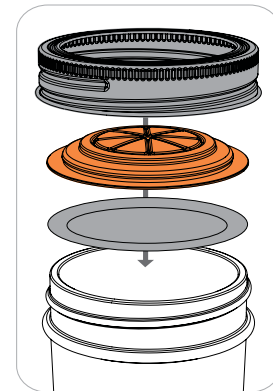

2 WAYS TO PACK SNACKS!

ORANGE LID

82631
Box, 12 per case
0-30734-82631-7

• Fits **regular mouth** jars

PEACH LID

82632
Box, 12 per case
0-30734-82632-4

• Fits **regular mouth** jars

ALL TOGETHER NOW!