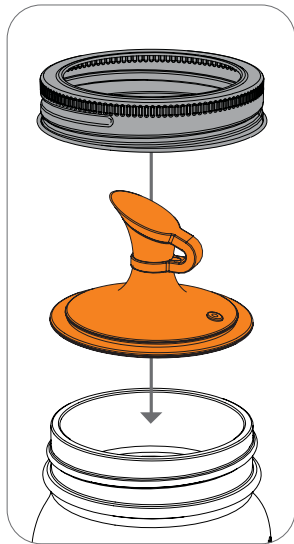

JARWARE™ KITCHENWARE ACCESSORIES

RAISING THE JAR

ALL TOGETHER NOW!