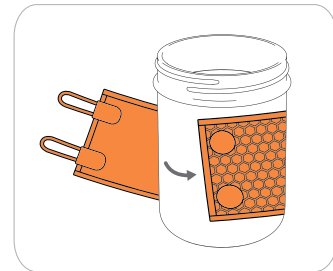

• Fits **regular mouth** jars

new

HONEYCOMB SILICONE SLEEVES - SET OF 2

82663
Blue / Orange
Box, 12 per case
0-30734-82663-8

• Fits **regular mouth** jars

new

FACETED SILICONE SLEEVES - SET OF 2

82664
White / Black
Box, 12 per case
0-30734-82664-5