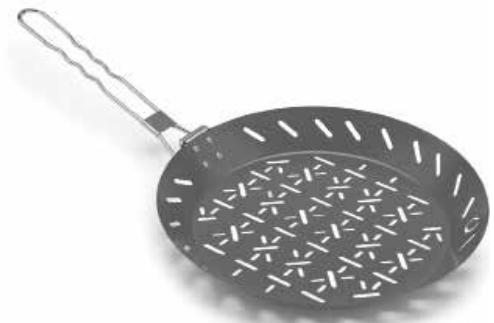

SKILLET WITH FOLDING
HANDLE - MATTE GREY

76905
12"
Non-Stick Coated Carbon Steel
Product Wrap, 1 per case
8-76824-76905-4