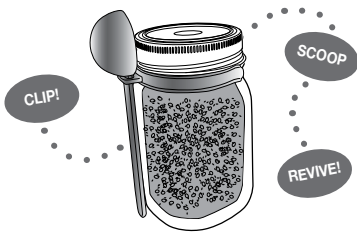

HONEY DIPPER

82623

Box, 12 per case
0-30734-82623-2

• Fits **regular mouth** jars

WE
RECOMMEND
USING A 16 OZ.
JAR FOR
PROPER FIT!

JARWARE™ KITCHENWARE ACCESSORIES

RAISING THE JAR

ALL TOGETHER NOW!