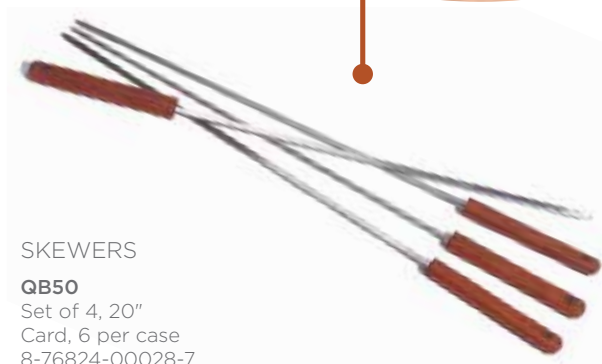

SKEWERS

QB50

Set of 4, 20"

Card, 6 per case

8-76824-00028-7