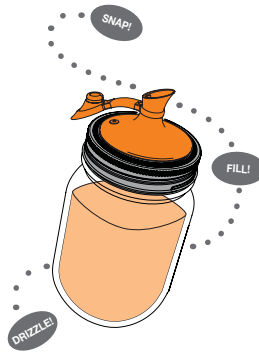

OIL CRUET

82640

Box, 12 per case
0-30734-82640-9

• Fits **regular mouth** jars