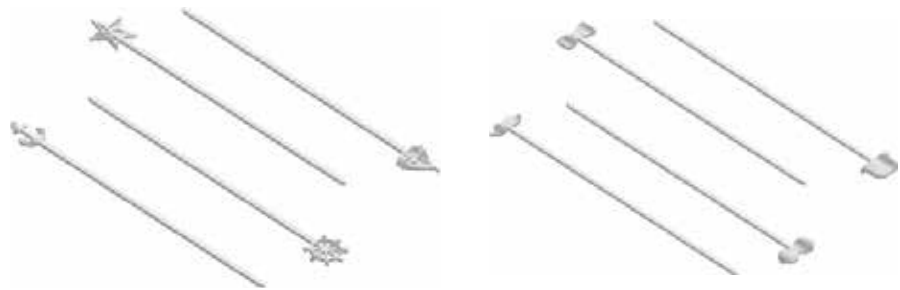

SKEWERS GRILLWARE

FLAT DESIGN keeps food
from spinning on the skewer
while turning over the fire

NAUTICAL SKEWERS

76917
Set of 4
15", Brushed Stainless Steel
Card, 6 per case
8-76824-76917-7

MOUSTACHE SKEWERS

76916
Set of 4
15", Brushed Stainless Steel
Card, 6 per case
8-76824-76916-0