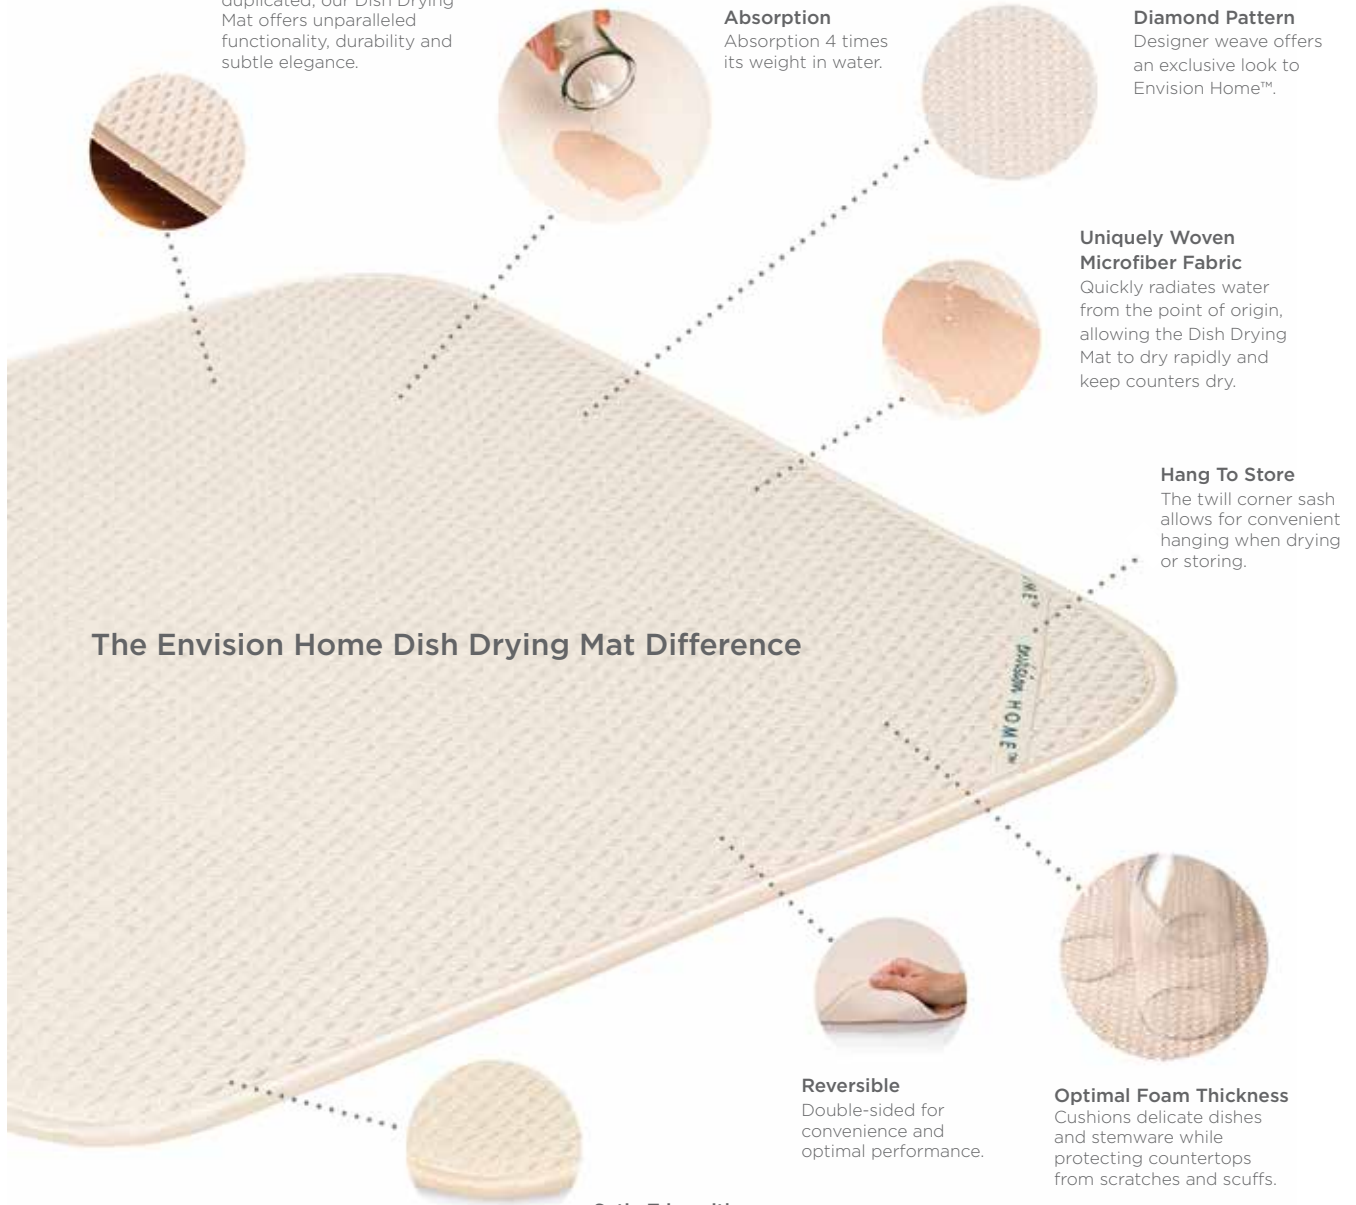

Diamond Pattern

Designer weave offers an exclusive look to Envision Home™.

Uniquely Woven Microfiber Fabric

Quickly radiates water from the point of origin, allowing the Dish Drying Mat to dry rapidly and keep counters dry.

Hang To Store

The twill corner sash allows for convenient hanging when drying or storing.

Reversible

Double-sided for convenience and optimal performance.

Optimal Foam Thickness

Cushions delicate dishes and stemware while protecting countertops from scratches and scuffs.

Satin Trim with Rounded Corners

A thoughtful selection of materials and finishing provide an upscale look.

The Envision Home Dish Drying Mat Difference

The Envision Home™ Dish Drying Mat is the new solution to the age old tradition of placing dish towels on the counter when hand washing pots, pans, dishes, and glassware. The unique, laminated design combines a thin layer of foam between two layers of high quality, super absorbent microfiber.